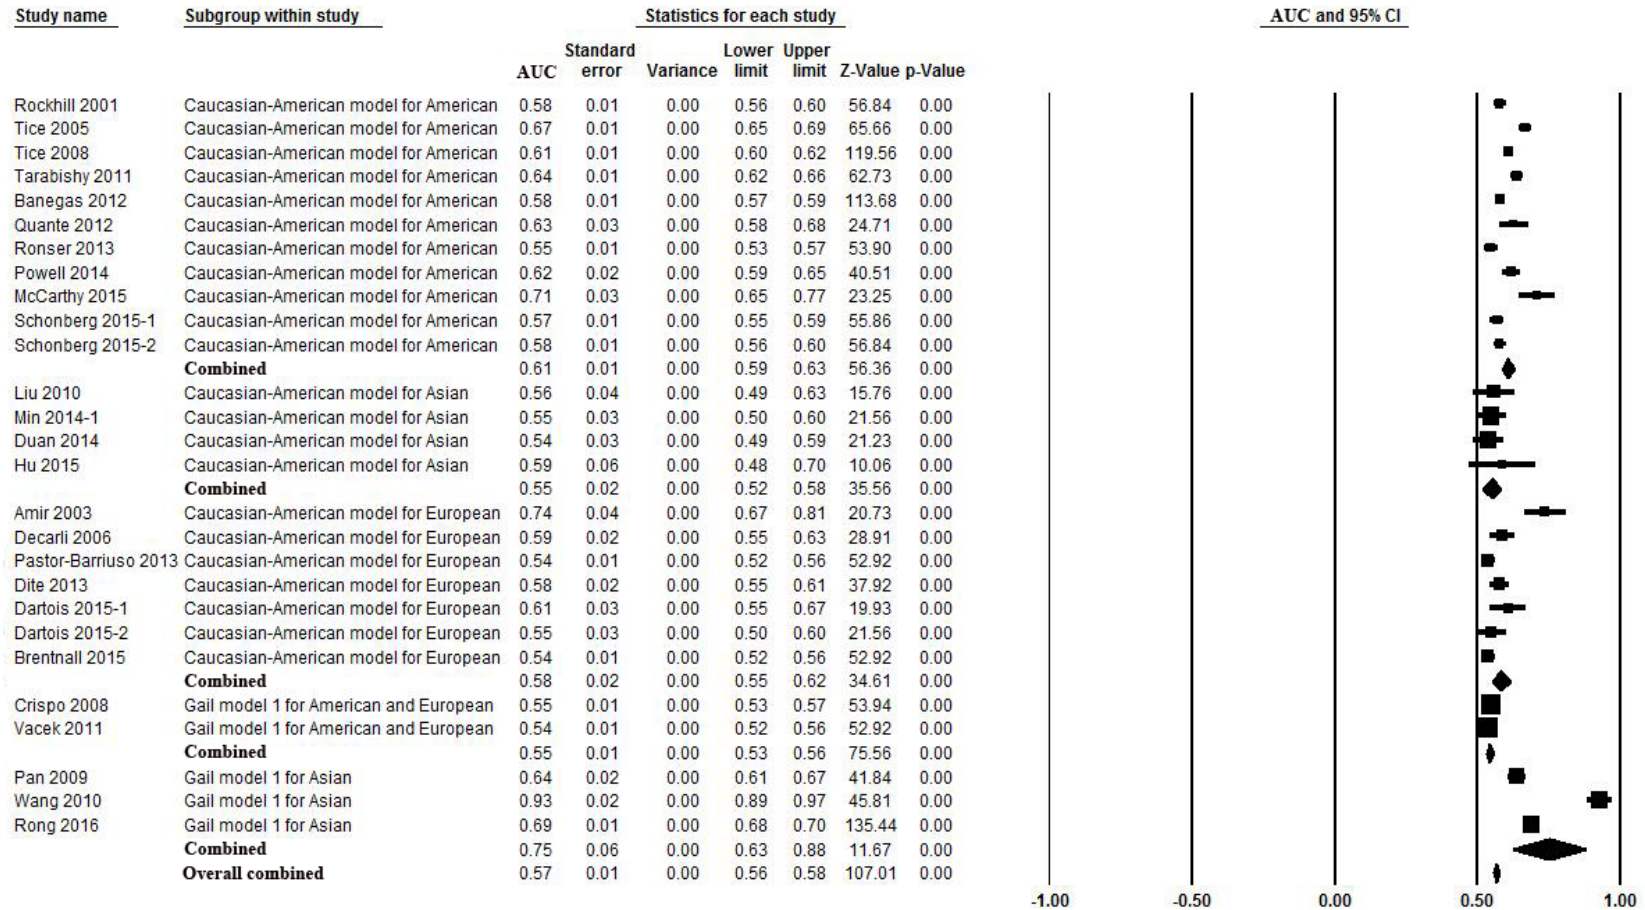

Meta Analysis

Meta Analysis

Additional file 13. The pooled AUC for the Caucasian-American Gail model 2 in American, Asian and European women and the Gail model 1 in American and European women and Asian females.