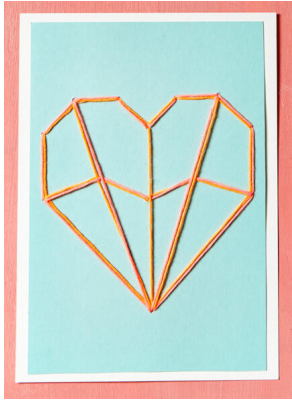

Enlarge or reduce
template to
your desired size.

KEY

Punch hole.

Use these lines
as a reference to
stitch the design
on the card.

To enhance
the string heart's
3-D effect,
outline
it again with
a different color
of embroidery
floss.

STRING FLOWER

Featured in the Jan/Feb 2023
issue of *Better Homes & Gardens*® magazine.

Enlarge or reduce
template to
your desired size.

KEY
Punch hole.

Use these lines
as a reference to
stitch the design
on the card.

STRING HEART BURST FLOWER

Featured in the Jan/Feb 2023
issue of *Better Homes & Gardens*® magazine.

Enlarge or reduce
template to
your desired size.

KEY
Punch hole.

Use these lines
as a reference to
stitch the design
on the card.

Enlarge or reduce
template to
your desired size.

VELLUM FLOWER PETALS

Cut out 10 hearts,
5 for the base
and 5 for layering
to create a flower
shape.