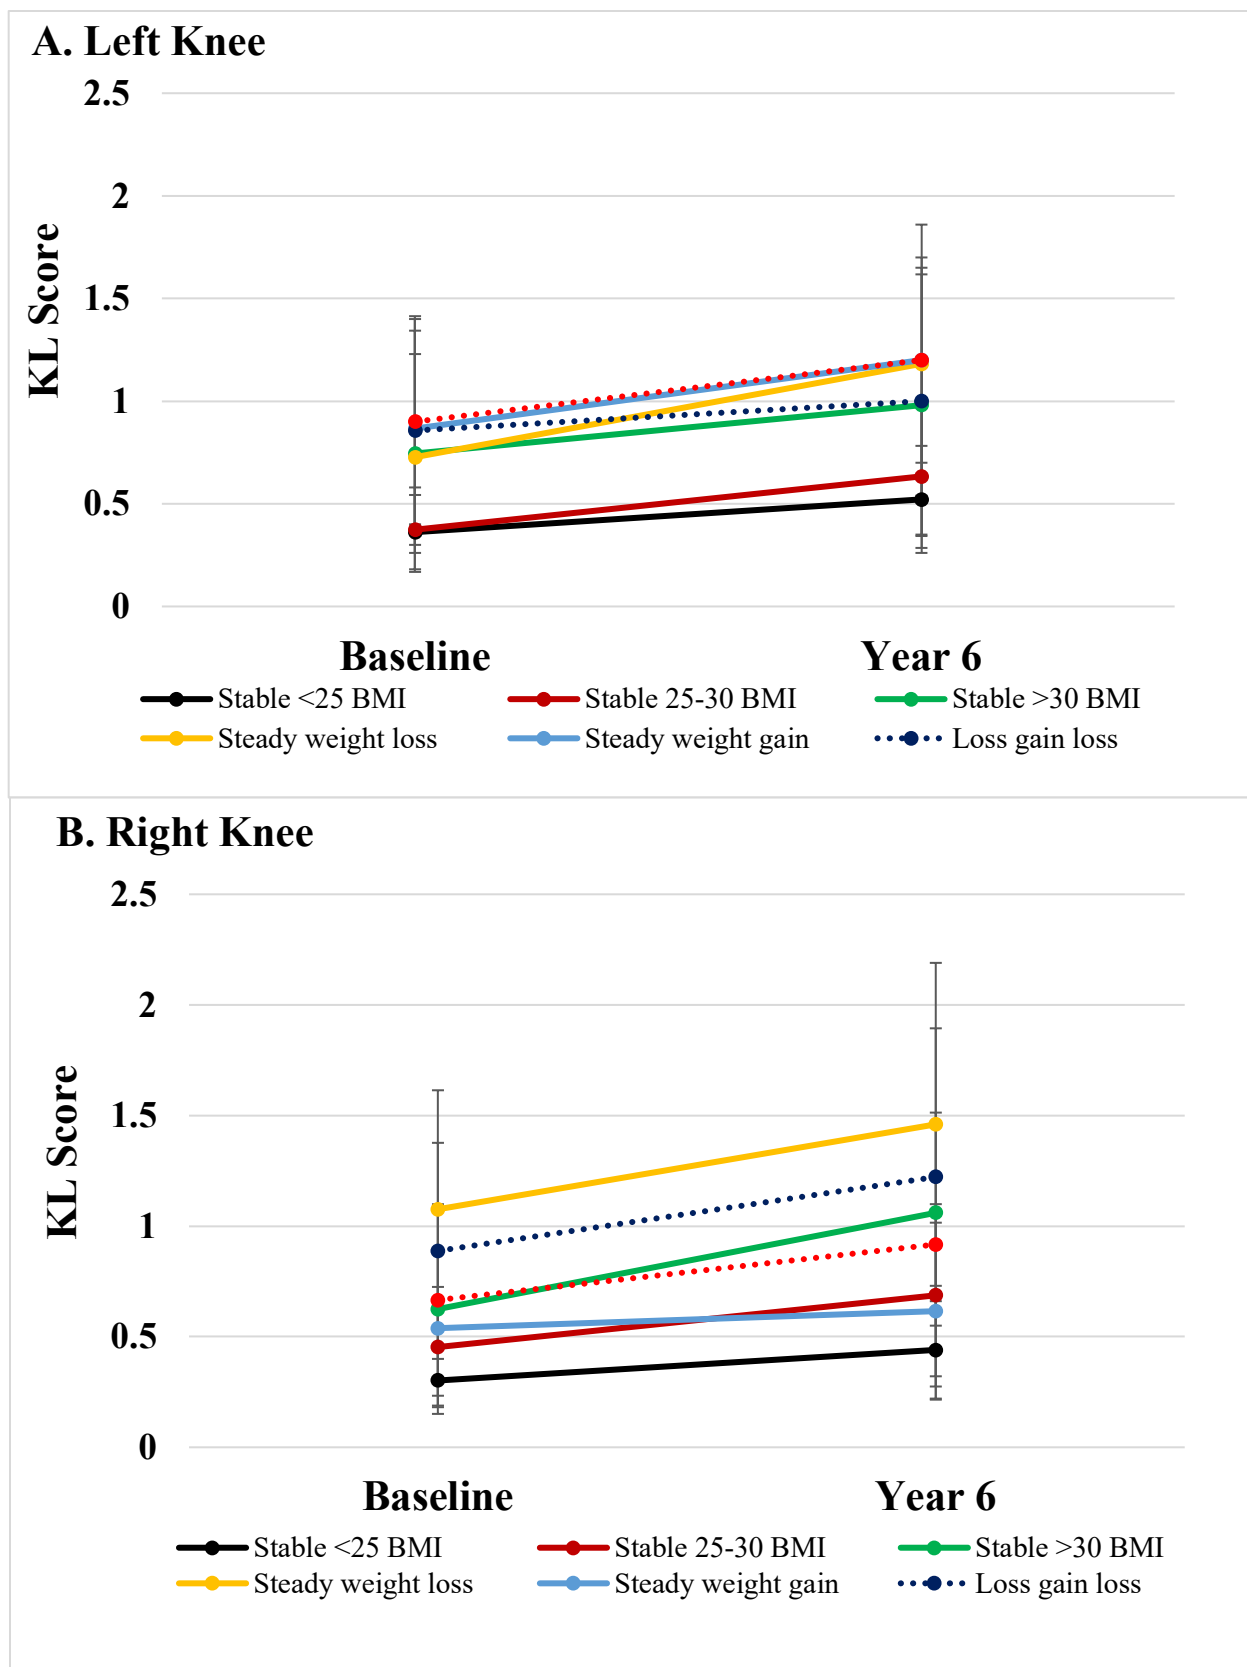

Supplemental Figure 1

Supplemental Figure 1. Kellgren Lawrence (KL) scores at baseline and month 72. Values are means \pm SD.