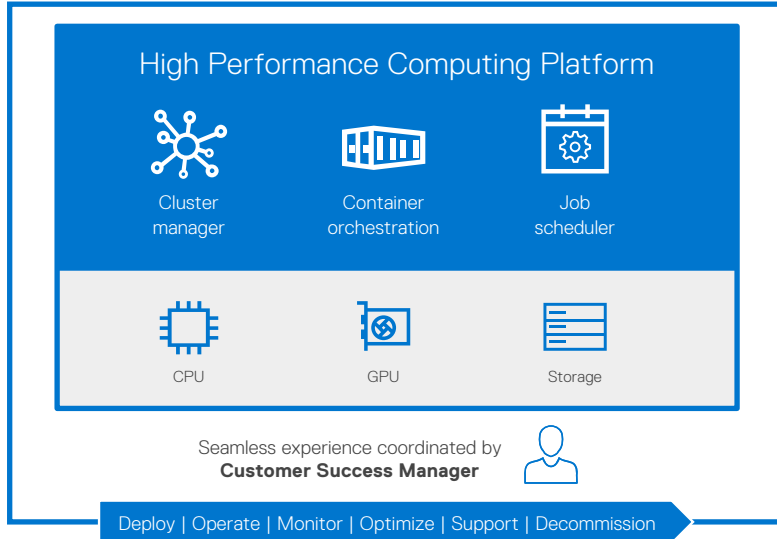

Choose among solutions optimized for life sciences or digital manufacturing workloads, built on Dell Validated Designs, deployed close to your data and managed by Dell Technologies, a global leader in high performance computing.

Life Sciences

Digital Manufacturing

Dell provides fully managed, high performance computing validated designs for life sciences and digital manufacturing. The HPC solution includes all the hardware and HPC software you need including an HPC cluster manager, container orchestration and a job scheduler.