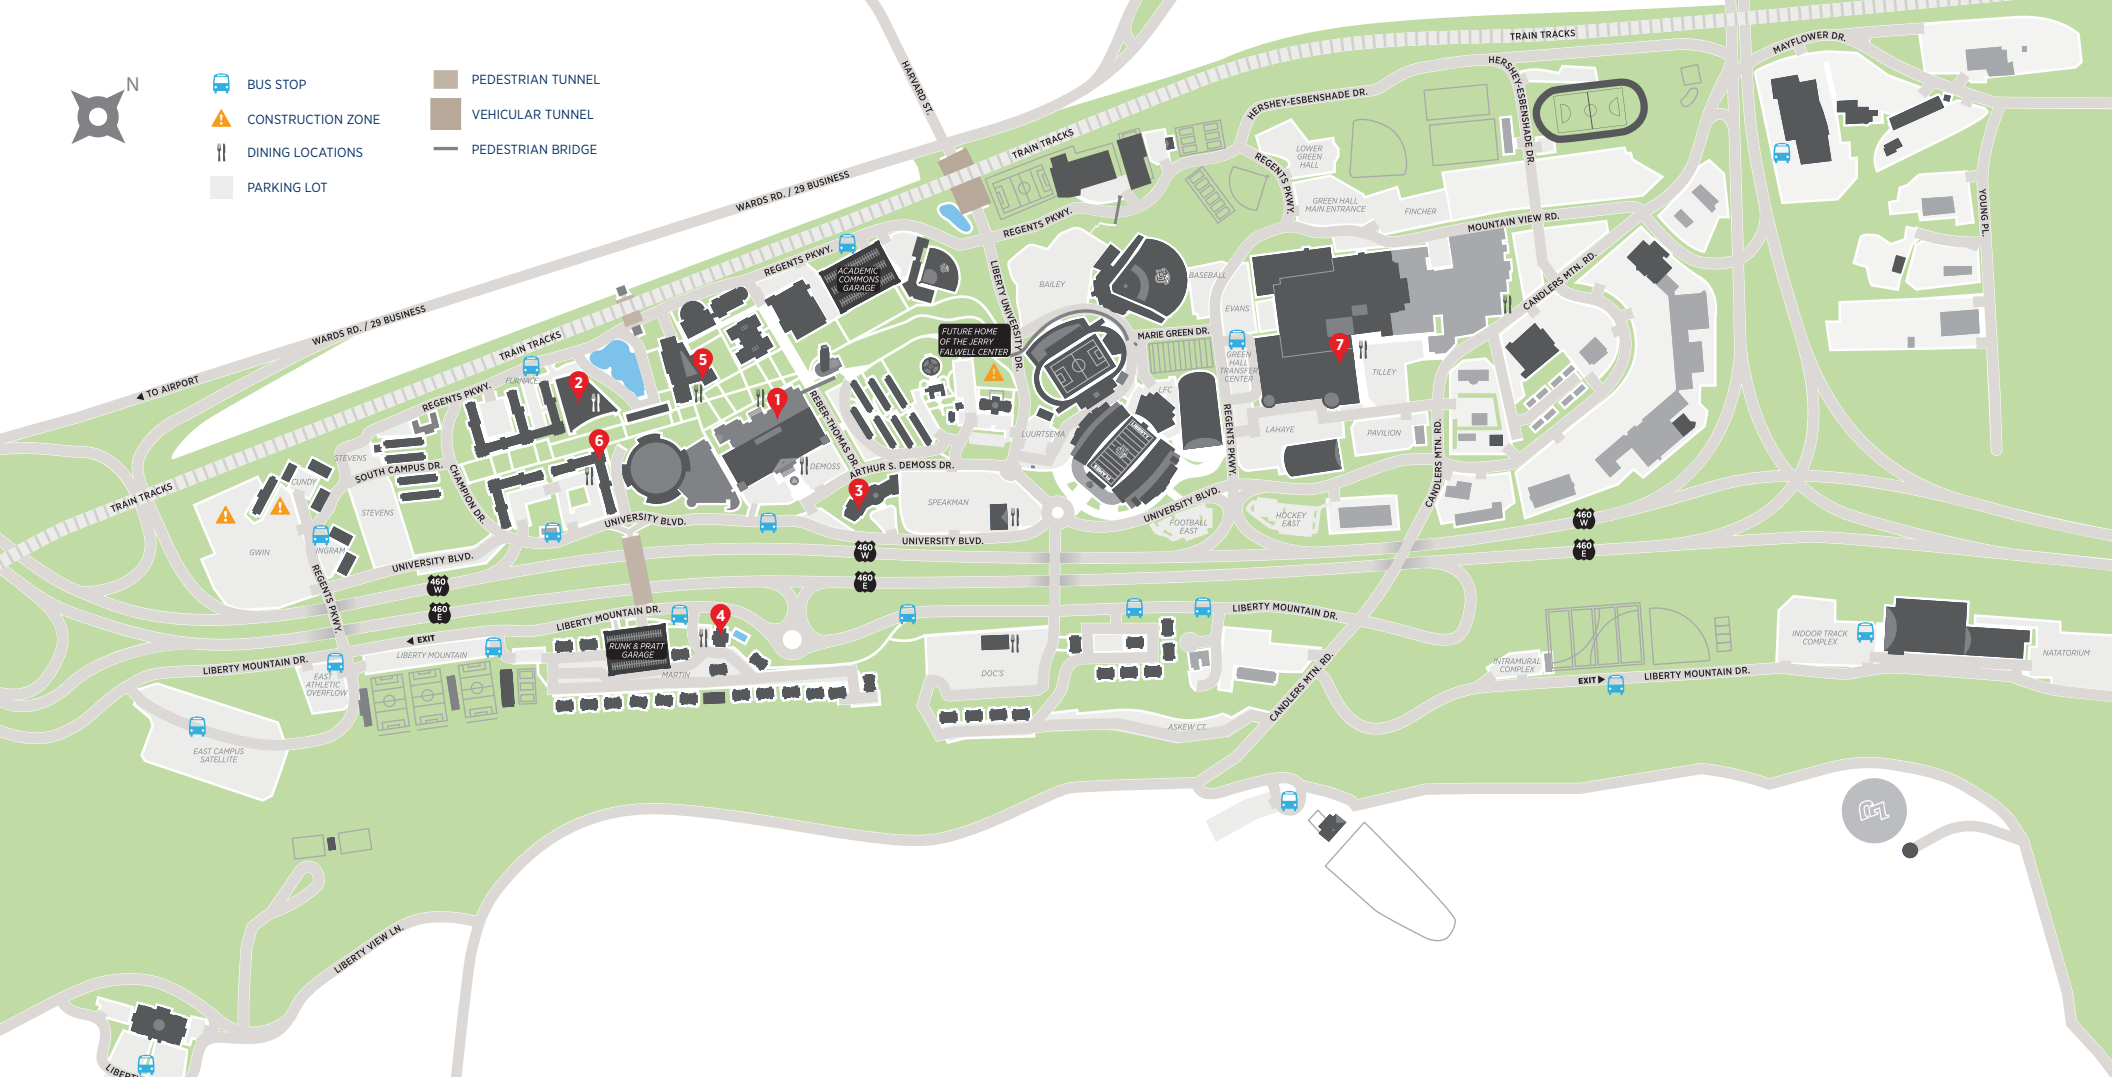

BUS STOP

CONSTRUCTION ZONE

DINING LOCATIONS

PARKING LOT

PEDESTRIAN TUNNEL

VEHICULAR TUNNEL

PEDESTRIAN BRIDGE

1 MONTVIEW STUDENT UNION

2 REBER-THOMAS DINING CENTER

3 SCHOOL OF BUSINESS

simply to go

4 CAMPUS EAST

SLIM CHICKENS

5 JERRY FALWELL LIBRARY

6 RESIDENTIAL COMMONS I

7 LAHAYE RECREATION AND FITNESS CENTER

FOR ADDITIONAL INFORMATION, VISIT LIBERTYDINING.COM