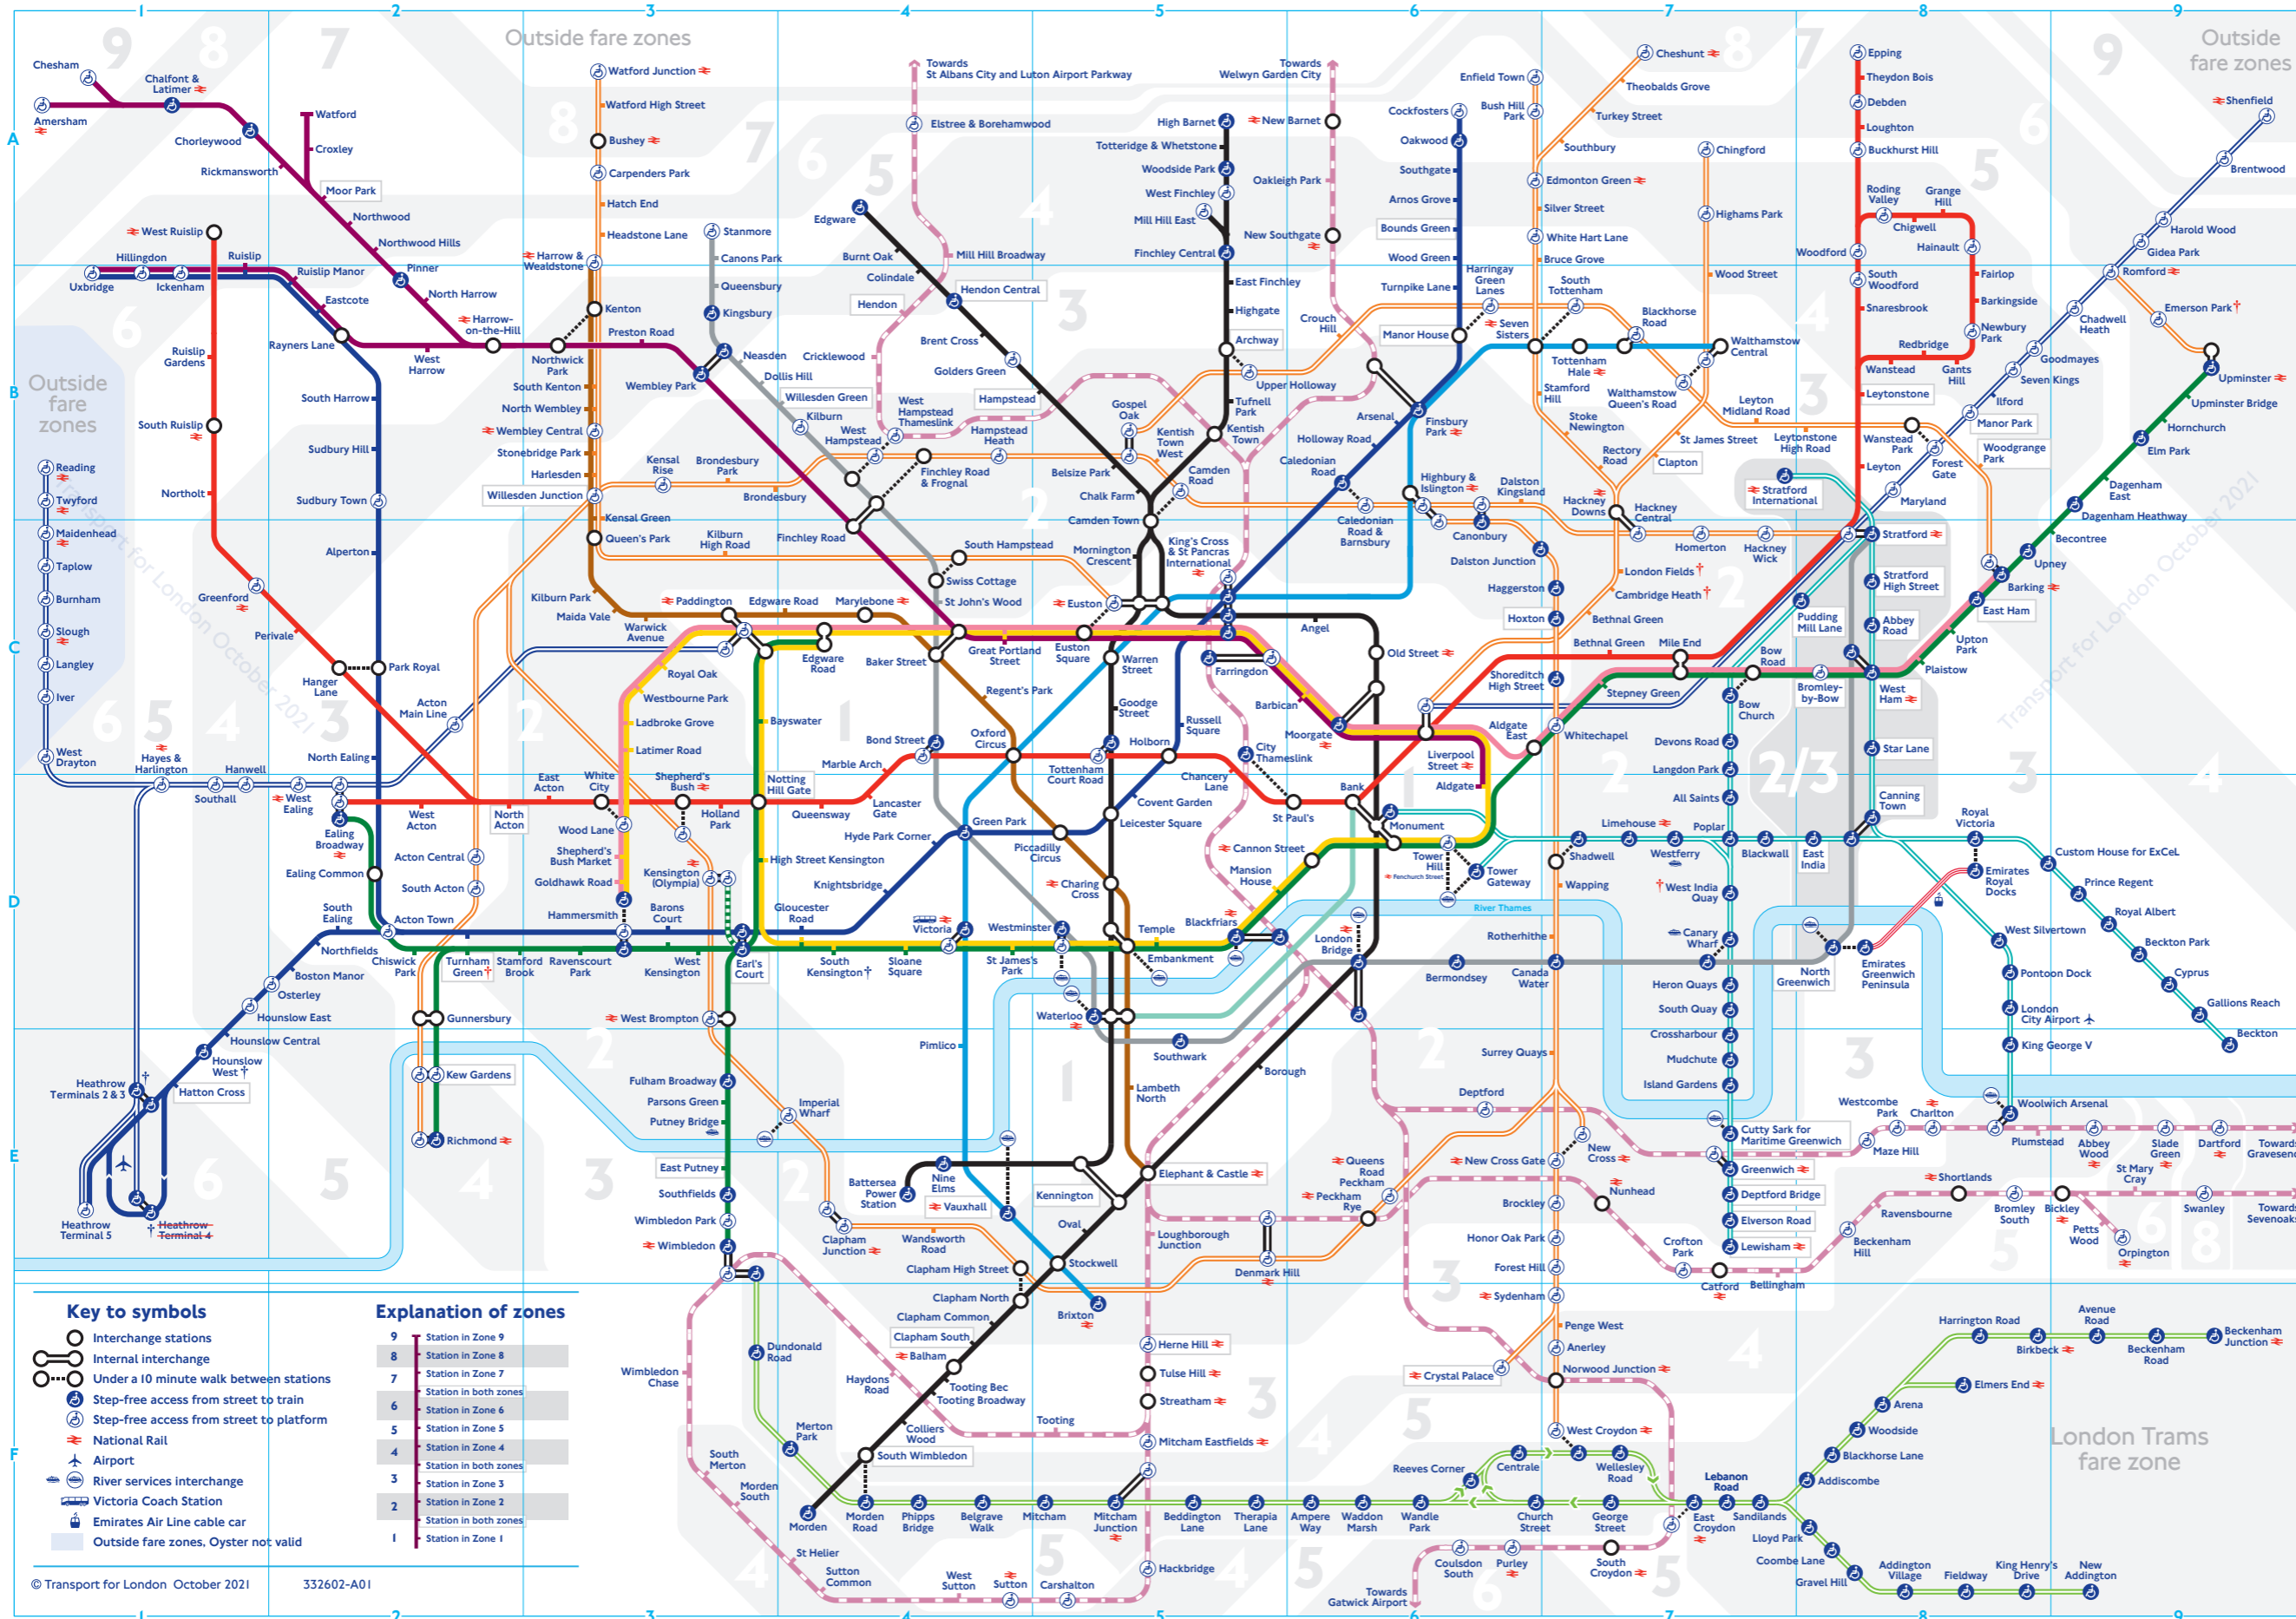

# Tube map

**Check before you travel**

- † Heathrow  
TfL Rail customers should change at Terminals 2 & 3 for free rail transfer to Terminal 5.
- † Heathrow Terminal 4  
Closed until further notice.
- † Hounslow West  
Step-free access for manual wheelchairs only.
- † South Kensington  
Piccadilly line trains not stopping until spring 2022.
- † Services or access at these stations are subject to variation.  
To check before you travel, visit [tfl.gov.uk/plan-a-journey](http://tfl.gov.uk/plan-a-journey)

**Key to lines**

- Bakerloo
- Central
- Circle
- District
- Hammersmith & City
- Jubilee
- Metropolitan
- Northern
- Piccadilly
- Victoria
- Waterloo & City
- DLR
- Emirates Air Line cable car (special fares apply)
- London Overground
- TfL Rail
- Thameslink - Not operated by TfL. If you need assistance, please speak to staff at your origin station so this can be arranged at the destination station or check assisted travel at [www.thameslinkrailway.co.uk](http://www.thameslinkrailway.co.uk)
- London Trams
- District open weekends and on some public holidays