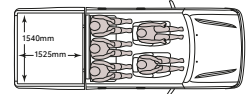

Land Cruiser 79 Pick-Up
Double Cabin/Double Cabine/Doble Cabina
4.2 litre Diesel
6 seater/places/plazas / 4x4
● ● Code/Código: HZJ79L/R-DKMRS