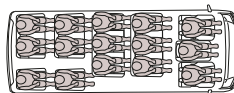

Hiace Commuter Bus
2.5 litre Turbo Diesel D-4D
15 seater/places/plazas / 4x2
● ● Code/Código: KDH202L/R-REMDY