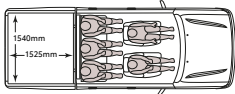

Land Cruiser 79 Pick-Up
Single Cabin/Cabine Simple/Cabina Simple
2.8 litre Turbo Diesel
Automatic/Automatique/Automático
2 seater/places/plazas / 4x4
● ● Code/Código: GDJ79L/R-TJTRY