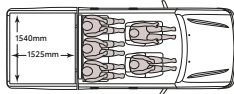

Land Cruiser 79 Pick-Up
Single Cabin/Cabine Simple/Cabina Simple
4.2 litre Diesel
3 seater/places/plazas / 4x4
● ● Code/Código: HZJ79L/R-TJMRS