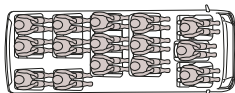

Land Cruiser 150 Prado
TX / 3.0 litre Diesel EFI
7 seater/places/plazas / 4x4
● ● Code/Código: LJ150L/R-GKMEE

Hiace Commuter Bus
3.0 litre Diesel EFI
15 seater/places/plazas / 4x2
● ● Code/Código: LH202L/R-REMDE