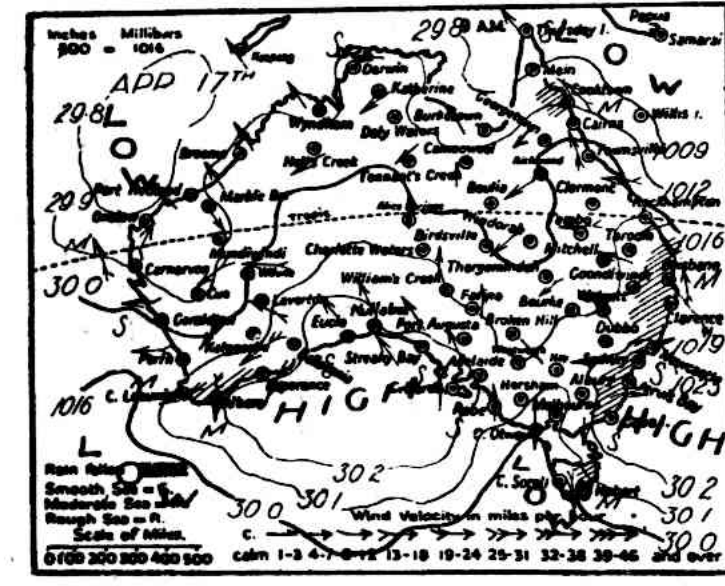

WEATHER REPORTS.

THURSDAY'S WEATHER CHART. The diagram shows the barometer reading at Perth at noon yesterday...

LOCAL BUREAU'S REPORT. Fine weather reported practically throughout the State yesterday morning...