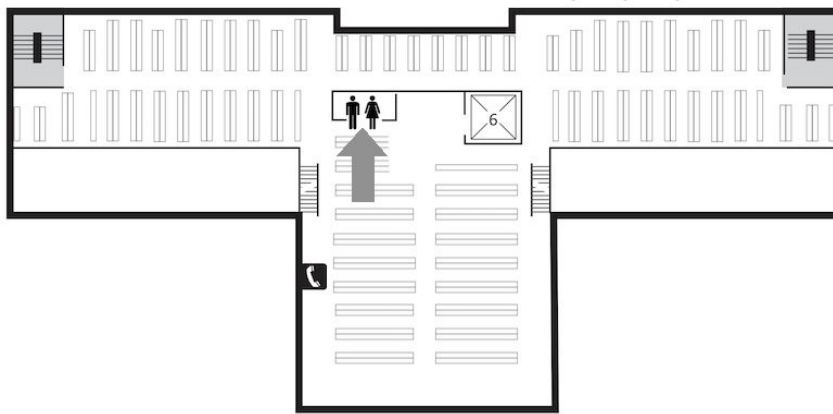

## All-Gender Restrooms

Single occupancy, all-gender restrooms can be found on:

1. Baker Stacks Levels B, 4, 5 and 6 near the elevator
2. Baker Levels 1 and M - in the stairwell between the East Reading room and attached café area. Level 1 restroom has a handrail.
3. Baker Ground Level - just outside the east entrance to the Orozco Mural Room (this restroom also contains a changing table and is disability accessible)
4. Berry Lower Level - northwest corner

### East Reading Room