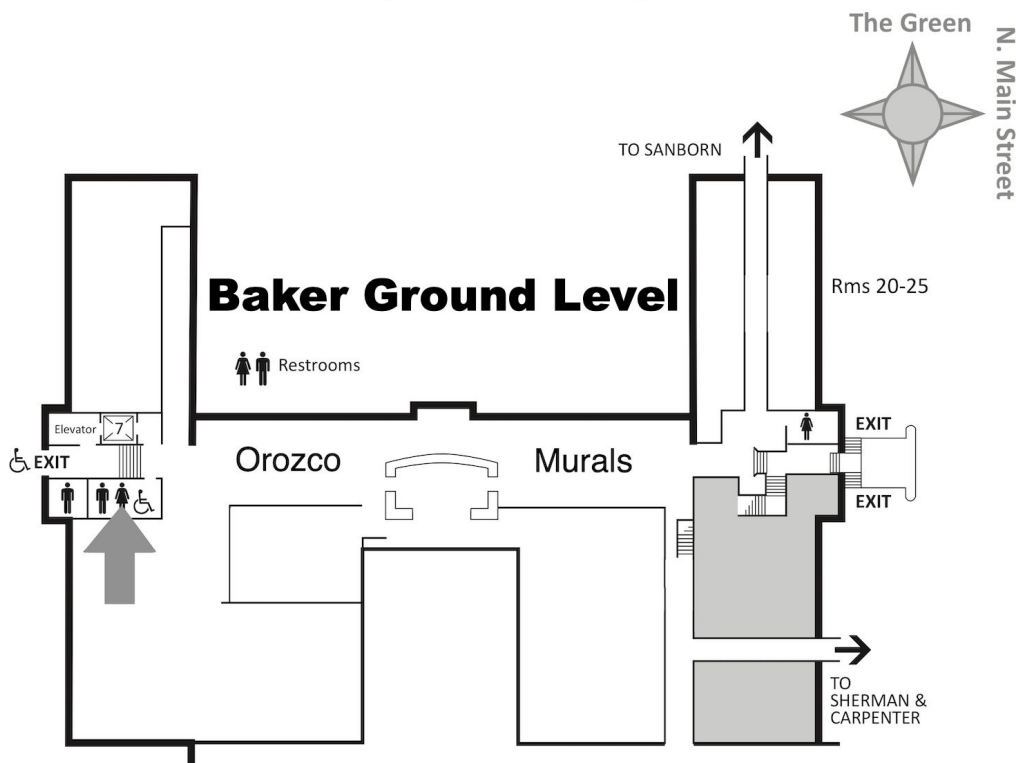

## All-Gender Restrooms

Single occupancy, all-gender restrooms can be found on:

1. Baker Stacks Levels B, 4, 5 and 6 near the elevator
2. Baker Levels 1 and M - in the stairwell between the East Reading room and attached café area. Level 1 restroom has a handrail.
3. Baker Ground Level - just outside the east entrance to the Orozco Mural Room (this restroom also contains a changing table and is disability accessible)
4. Berry Lower Level - northwest corner

### East Reading Room

## Men's Restrooms

Men's bathrooms can be found on:

1. Berry Main Level - between the Sherman Art entrance and self-checkout machine
2. Berry Levels 2 and 3 - across from Elevator 1
3. Novack Café - under the main staircase
4. Baker Ground Level - east end, between the the all-gender restroom and the building exit
5. Baker Level 2 - west end, just outside the Tower Room

## Women's Restrooms

Women's restrooms can be found on:

1. Berry Main Level - between the Sherman Art entrance and self-checkout machine
2. Berry Level 2 and 3 - across from Elevator 1
3. Novack Café - under the main staircase
4. Baker Ground Level - west end, near the large printing press
5. Baker Level 2 - east end, just outside the Tower Room