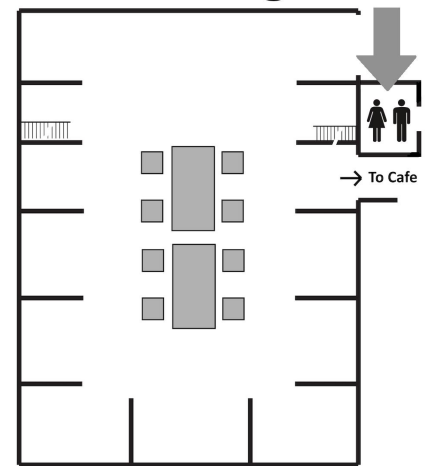

## All-Gender Restrooms

Single occupancy, all-gender restrooms can be found on:

1. Baker Stacks Levels B, 4, 5 and 6 near the elevator
2. Baker Levels 1 and M - in the stairwell between the East Reading room and attached café area. Level 1 restroom has a handrail.
3. Baker Ground Level - just outside the east entrance to the Orozco Mural Room (this restroom also contains a changing table and is disability accessible)
4. Berry Lower Level - northwest corner

### East Reading Room

## Men's Restrooms

Men's bathrooms can be found on:

1. Berry Main Level - between the Sherman Art entrance and self-checkout machine
2. Berry Levels 2 and 3 - across from Elevator 1
3. Novack Café - under the main staircase
4. Baker Ground Level - east end, between the the all-gender restroom and the building exit
5. Baker Level 2 - west end, just outside the Tower Room

## Women's Restrooms

Women's restrooms can be found on:

1. Berry Main Level - between the Sherman Art entrance and self-checkout machine
2. Berry Level 2 and 3 - across from Elevator 1
3. Novack Café - under the main staircase
4. Baker Ground Level - west end, near the large printing press
5. Baker Level 2 - east end, just outside the Tower Room