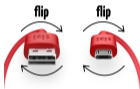

Discover other tizi Products

➔ www.tizi.tv/more

TURBOLADER

FLIP

TANKSTELLE

TANKSTATION