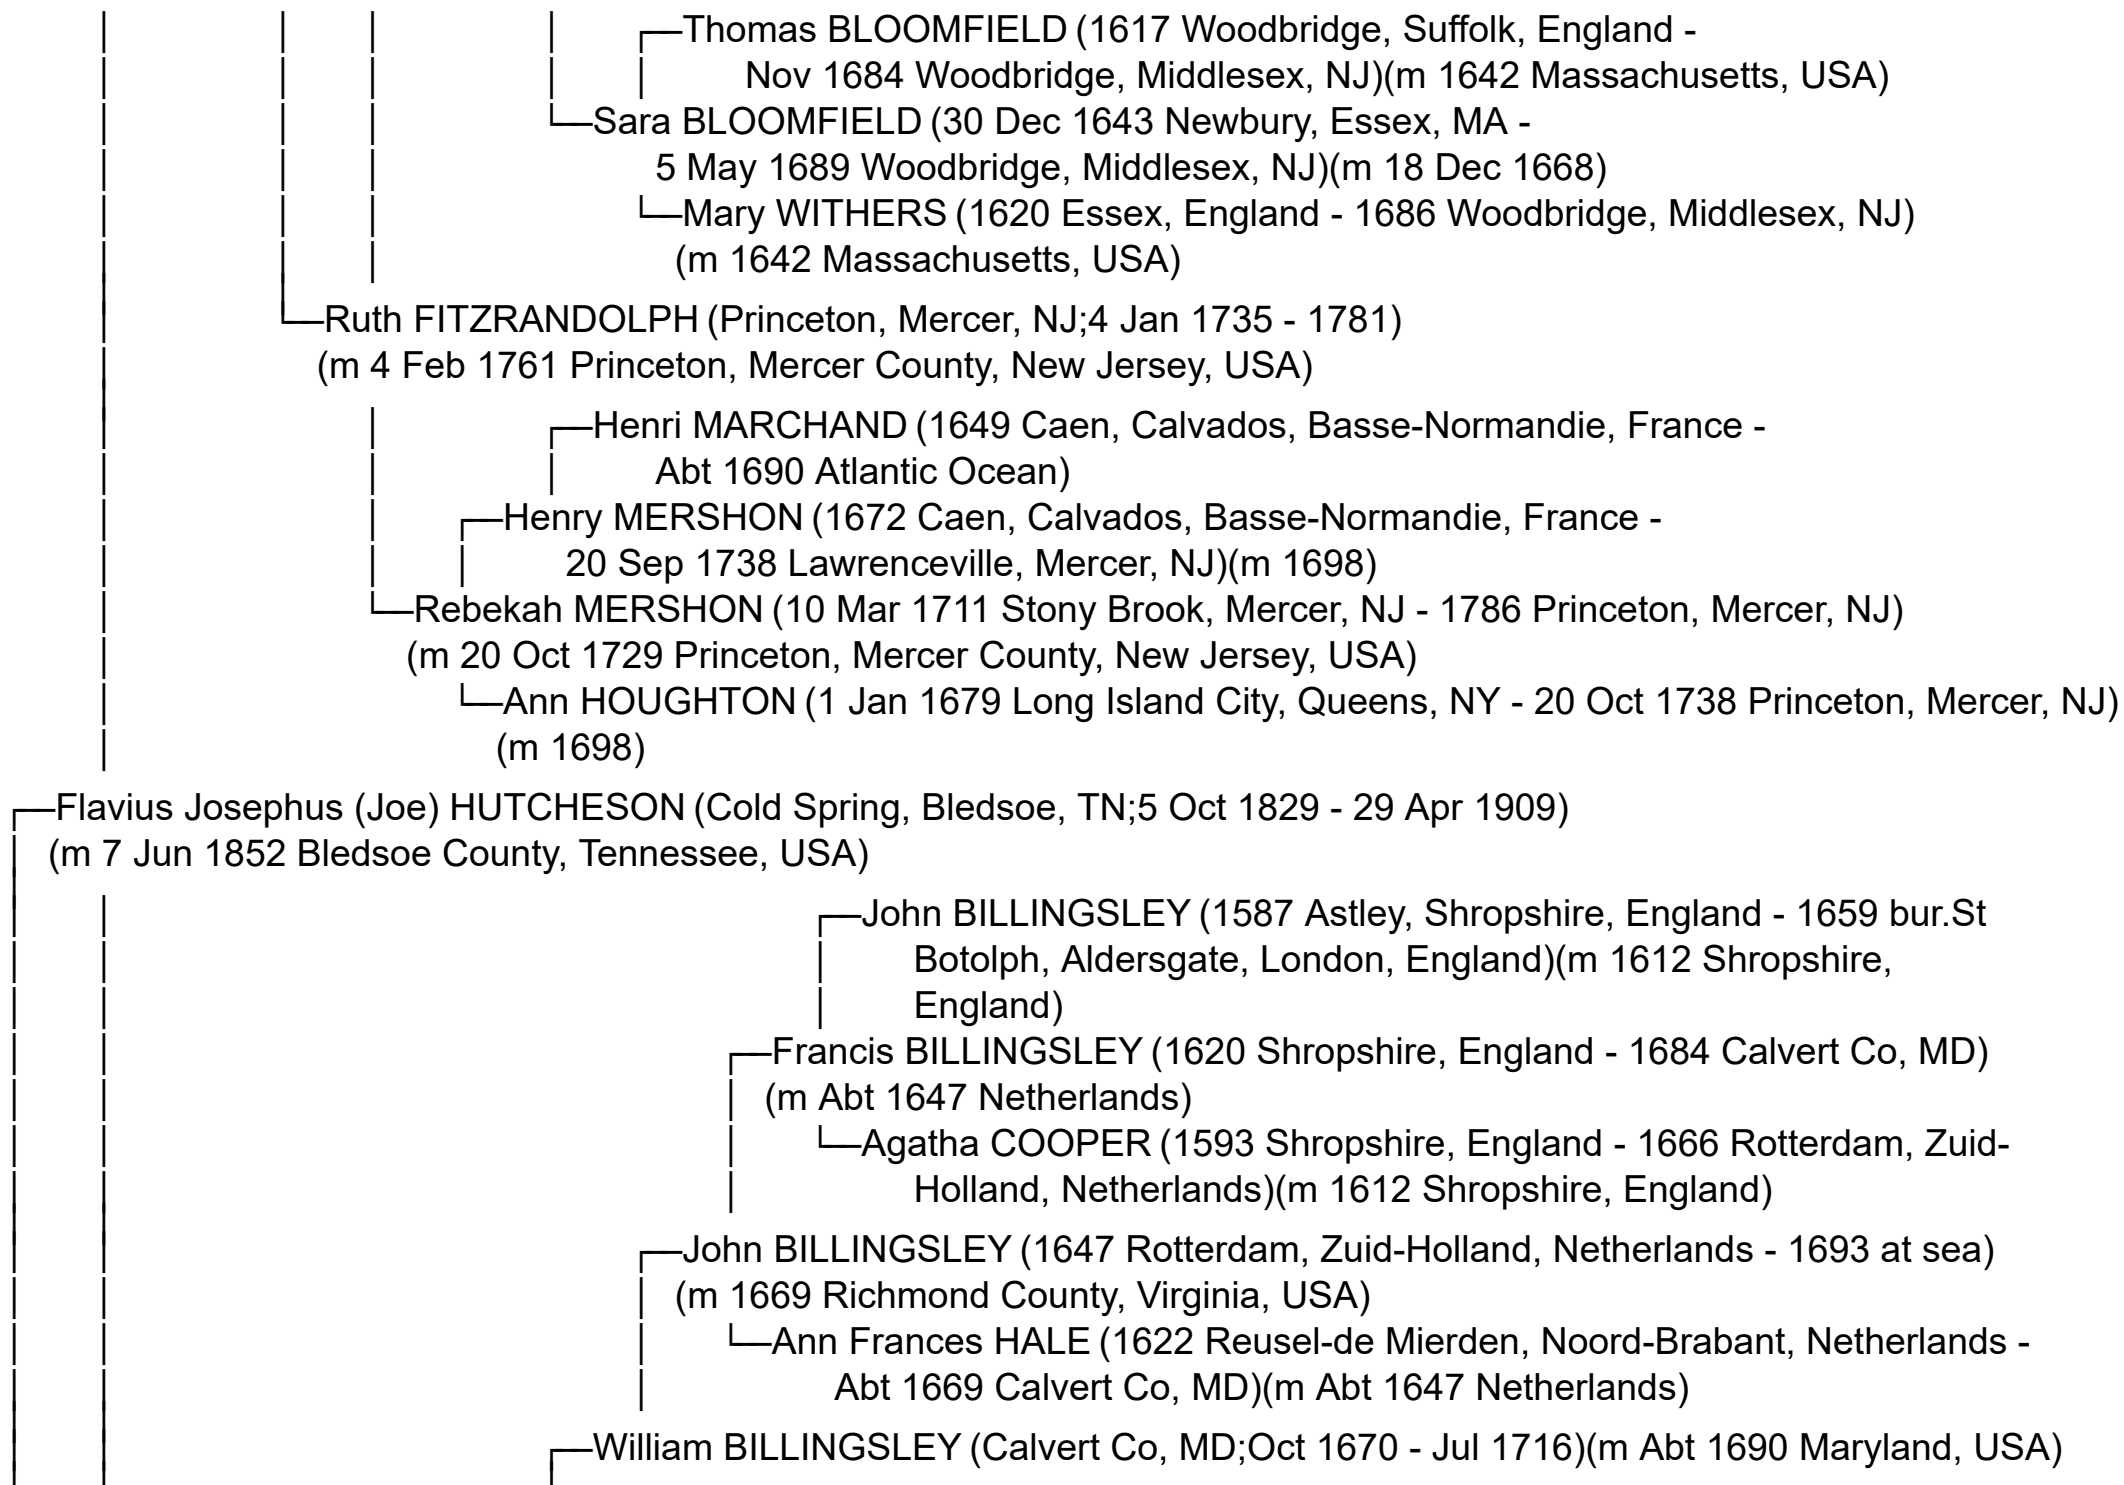

Ancestors of Edith Kuykendall HUTCHESON

♀ 1898 - 1996 (98 years)

└─Agnes ?? (1610 England - Aft 1666 New England)
 (m 1633 Crewkerne, Somerset, England)

└─Benjamin HULL, Jr (Piscataway, Middlesex, NJ; 14 Apr 1680 - 1732)
 (m 1704 Piscataway, Middlesex County, New Jersey, USA)

└─Mary Ann WALKER (1625 Hampton, Rockingham, NH - 29 Jul 1688 Piscataway,
 Middlesex, NJ)(m 1657 Portsmouth, Rockingham County, New Hampshire, USA)

└─Sarah DRAKE (Piscataway, Middlesex, NJ; 1686 - 22 May 1749)
 (m 1704 Piscataway, Middlesex County, New Jersey, USA)

└─George TROTTER (1607 Durham, England - 1667 Newburyport, Essex, MA)
 (m 21 Apr 1629 Durham, England)

└─William TROTTER (4 Apr 1630 Auckland Saint Andrew, Durham, England - 7 Sep 1676
 Piscataway, Middlesex, NJ)(m 9 Dec 1652 Newbury, Essex County,
 Massachusetts, USA)

└─Gertrude WREN (26 Mar 1610 Bishop Auckland, Durham, England -
 Abt 1660 Newburyport, Essex, MA)(m 21 Apr 1629 Durham, England)

└─Rebecca TROTTER (5 Jul 1655 Newbury, Essex, MA - 1702 New Jersey)
 (m 7 Jul 1677 Piscataway, Middlesex County, New Jersey, USA)