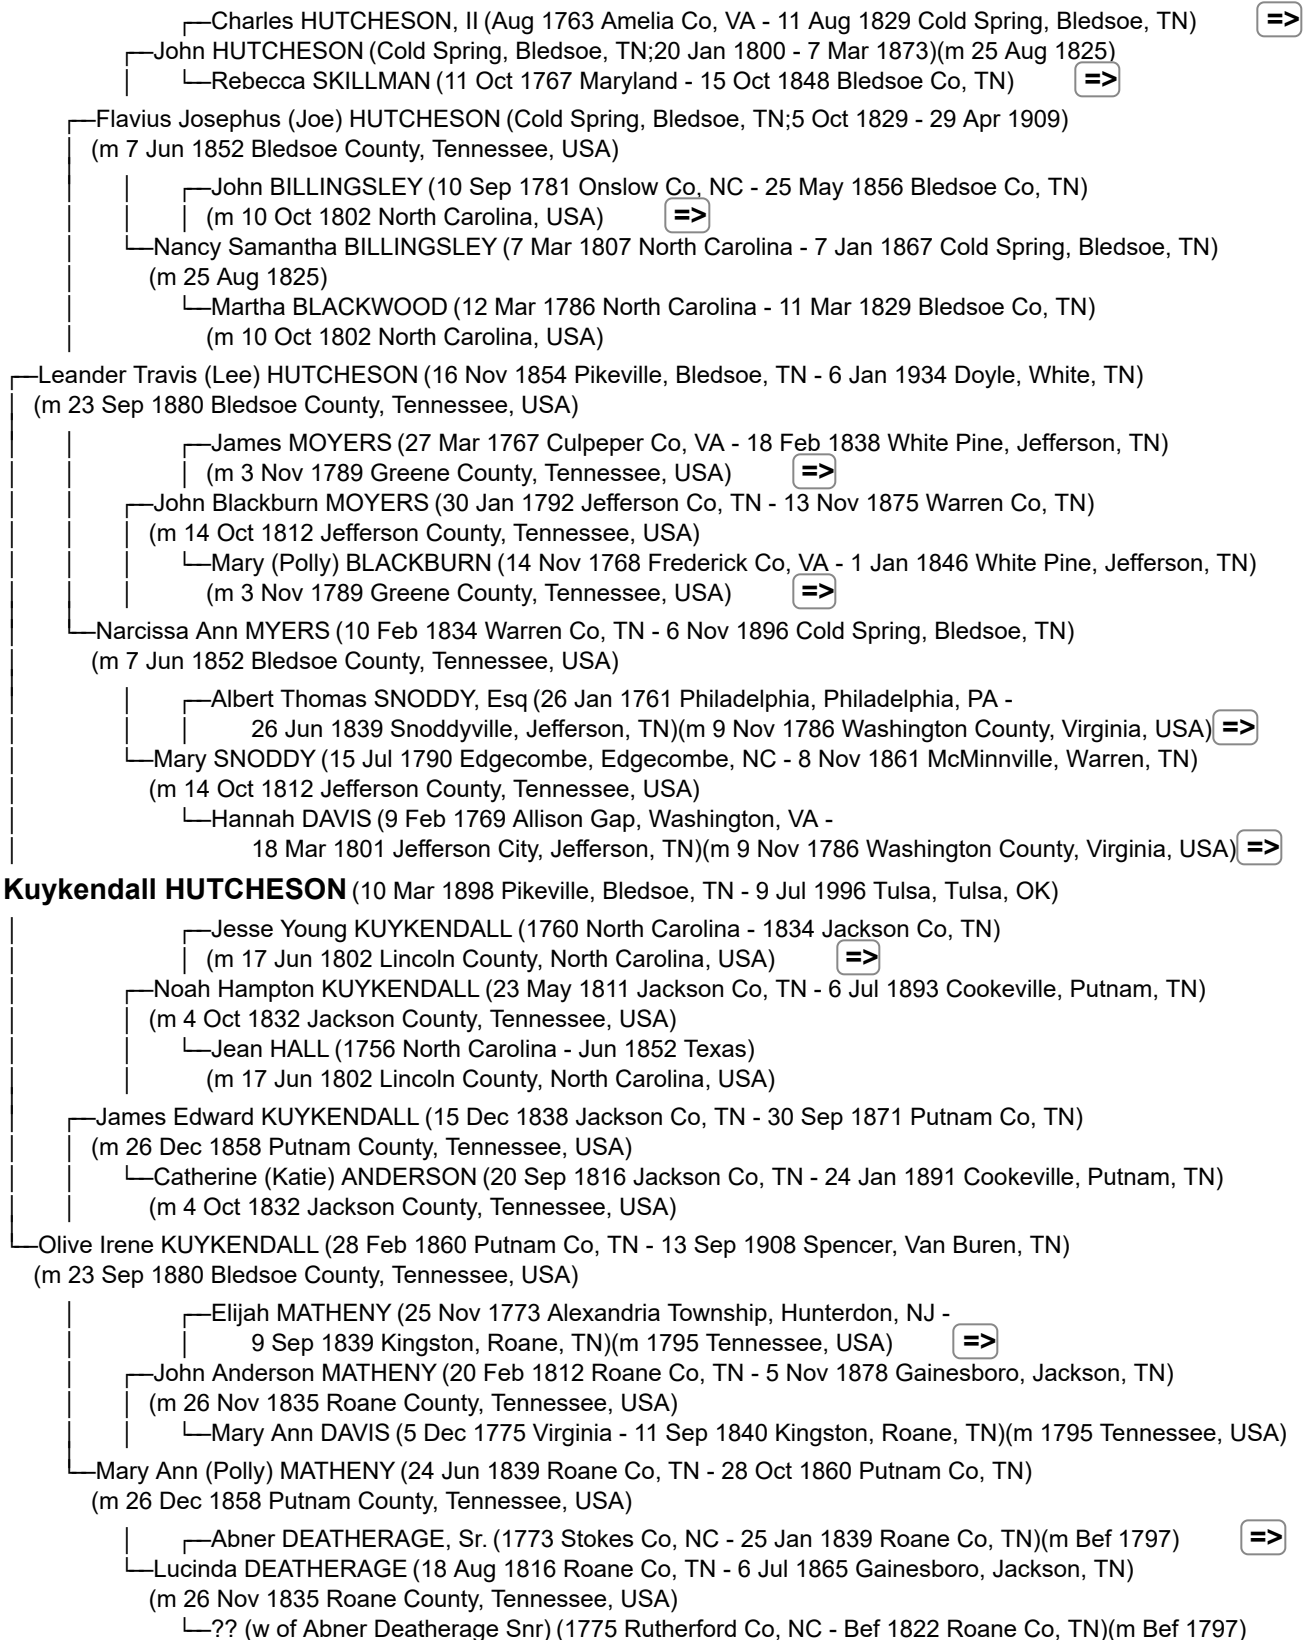

# Ancestors of Edith Kuykendall HUTCHESON

♀ 1898 - 1996 (98 years)

This chart contains 28 direct ancestors among 29 people in 5 generations.  
Links to charts that show additional ancestors: 10