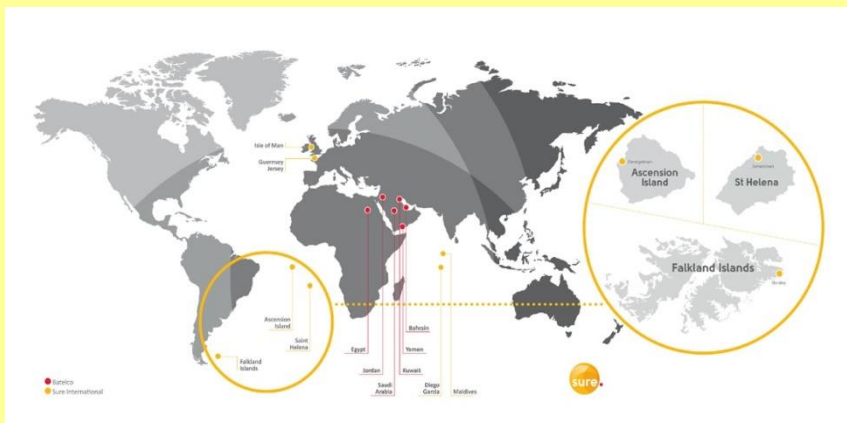

Today, Sure South Atlantic Limited is licensed by the St Helena Government to provide international public telecommunications services to the Island of St Helena. Our services include National & International Telephone, Public Internet and Television Re-Broadcast.

Sure continues to invest in the network infrastructure on St Helena and our international satellite links, enabling us to offer robust, high quality communication services for both residential and business customers.

In April 2013 the company was acquired by the Batelco Group, a leading telecommunications provider to 16 markets spanning the Middle East & Northern Africa, Europe and the South Atlantic and Indian Ocean. This marks the start of an exciting new phase for our business, as we join an international organization which is committed to delivering value and unsurpassed customer service.

To underpin the important changes to our business, with effect from 15th July 2013 we changed our name from Cable & Wireless South Atlantic Ltd to Sure South Atlantic Limited. Sure International is the corporate division of the business, enabling companies that operate in the islands to reliably and efficiently connect and transact with their global partners.

Serving the communities where Sure operates is at the heart of the Company's approach. Sure is committed to behaving in an ethical and socially responsible manner.