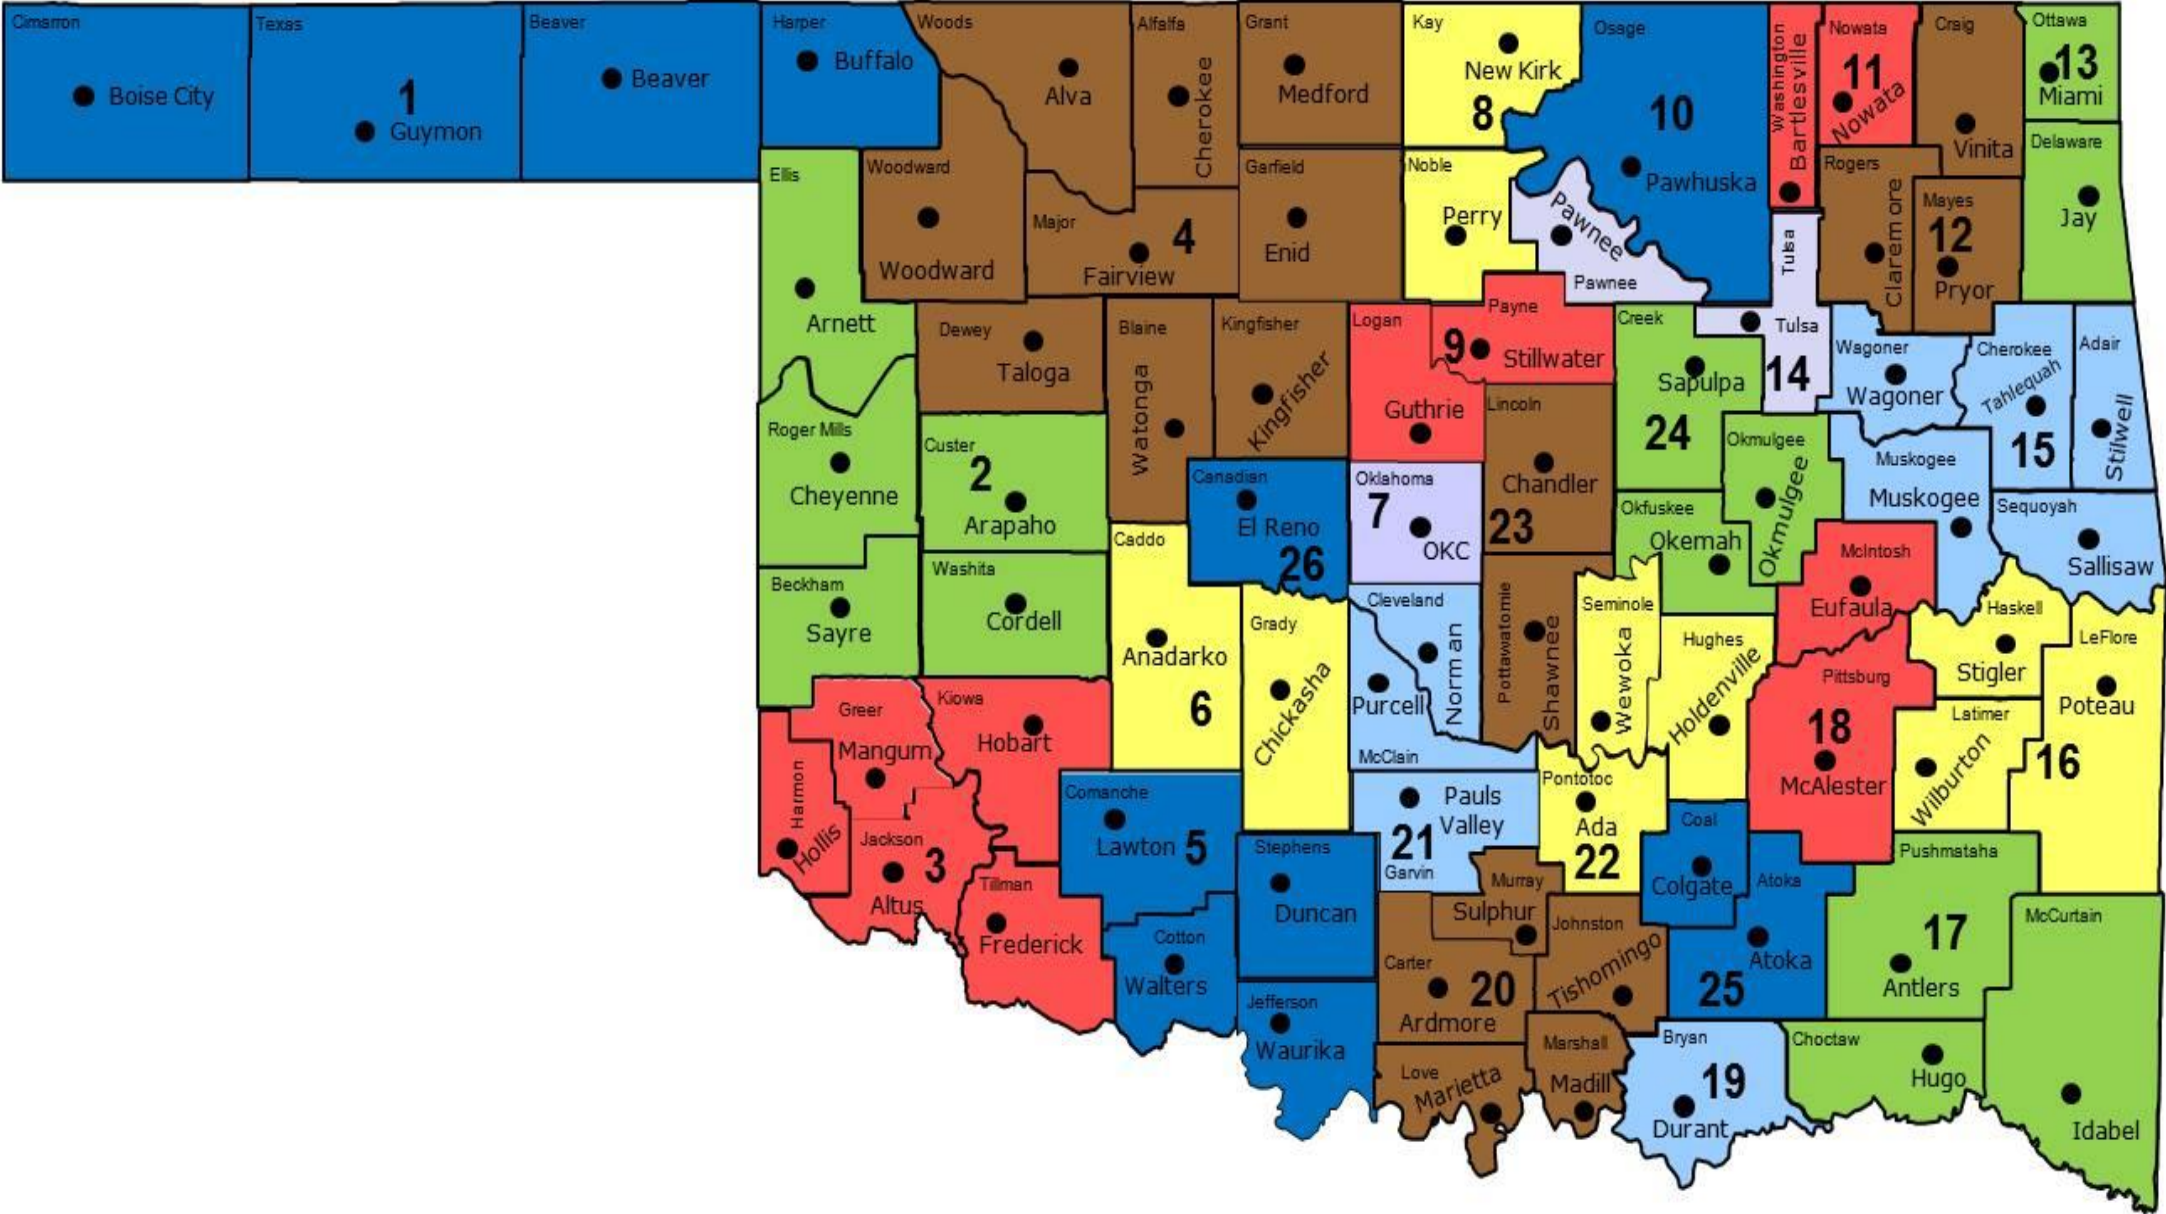

District Court Judicial Districts

District Court Judicial Districts with Counties

District 1:

Beaver, Cimarron, Harper, Texas

District 2:

Beckham, Custer, Ellis, Roger Mills, Washita

District 3:

Greer, Harmon, Kiowa, Jackson, Tillman

District 4:

Alfalfa, Blaine, Dewey, Garfield, Grant,
Kingfisher, Major, Woods, Woodward

District 5:

Comanche, Cotton, Jefferson, Stephens

District 6: Caddo, Grady

District 7: Oklahoma

District 8: Kay, Noble

District 9: Logan, Payne

District 10: Osage

District 11: Nowata, Washington

District 12: Craig, Mayes, Rogers

District 13: Delaware, Ottawa

District 14: Pawnee, Tulsa

District 15:

Adair, Cherokee, Muskogee, Sequoyah, Wagoner

District 16: Haskell, Latimer, LeFlore

District 17: Choctaw, McCurtain, Pushmataha

District 18: McIntosh, Pittsburg

District 19: Bryan

District 20:

Carter, Johnston, Love, Marshall, Murray

District 21: Cleveland, Garvin, McClain