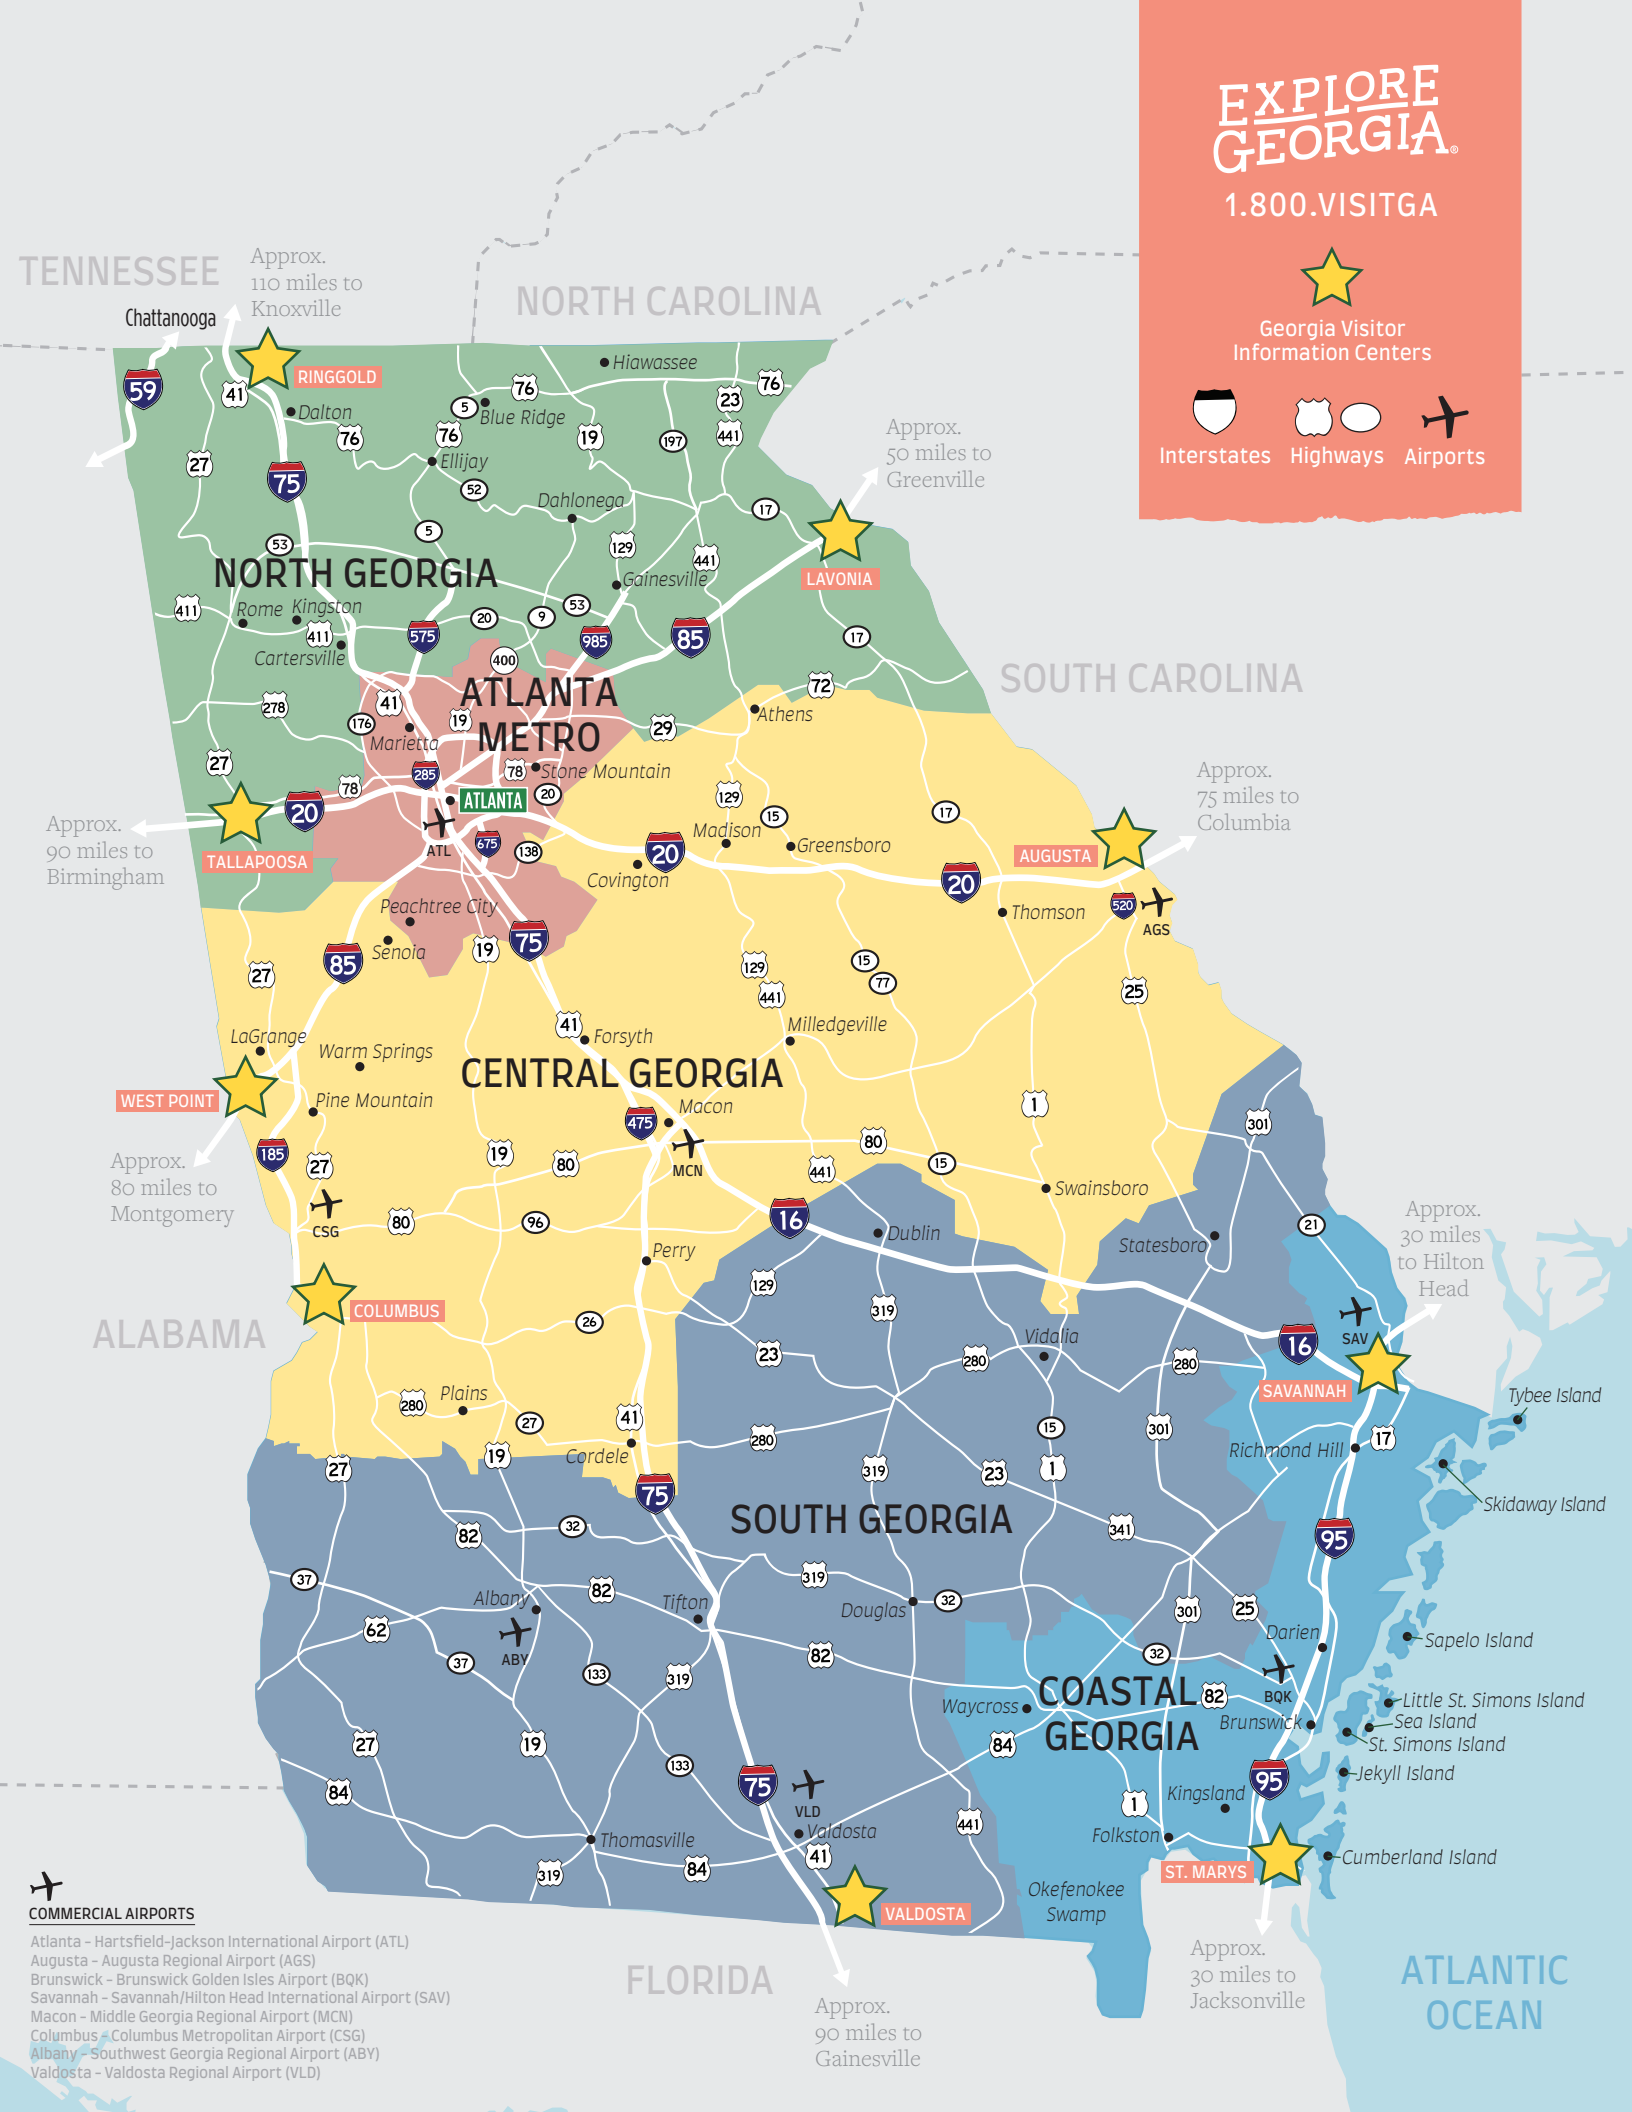

# EXPLORE GEORGIA

1.800.VISITGA

Georgia Visitor Information Centers

Interstates Highways Airports

TENNESSEE  
Chattanooga  
Approx. 110 miles to Knoxville

NORTH CAROLINA

Approx. 50 miles to Greenville

SOUTH CAROLINA

Approx. 75 miles to Columbia

Approx. 90 miles to Birmingham

Approx. 80 miles to Montgomery

Approx. 30 miles to Hilton Head

ALABAMA

FLORIDA

ATLANTIC OCEAN

## COMMERCIAL AIRPORTS

- Atlanta - Hartsfield-Jackson International Airport (ATL)
- Augusta - Augusta Regional Airport (AGS)
- Brunswick - Brunswick Golden Isles Airport (BQK)
- Savannah - Savannah/Hilton Head International Airport (SAV)
- Macon - Middle Georgia Regional Airport (MCN)
- Columbus - Columbus Metropolitan Airport (CSG)
- Albany - Southwest Georgia Regional Airport (ABY)
- Valdosta - Valdosta Regional Airport (VLD)

Approx. 90 miles to Gainesville

Approx. 30 miles to Jacksonville