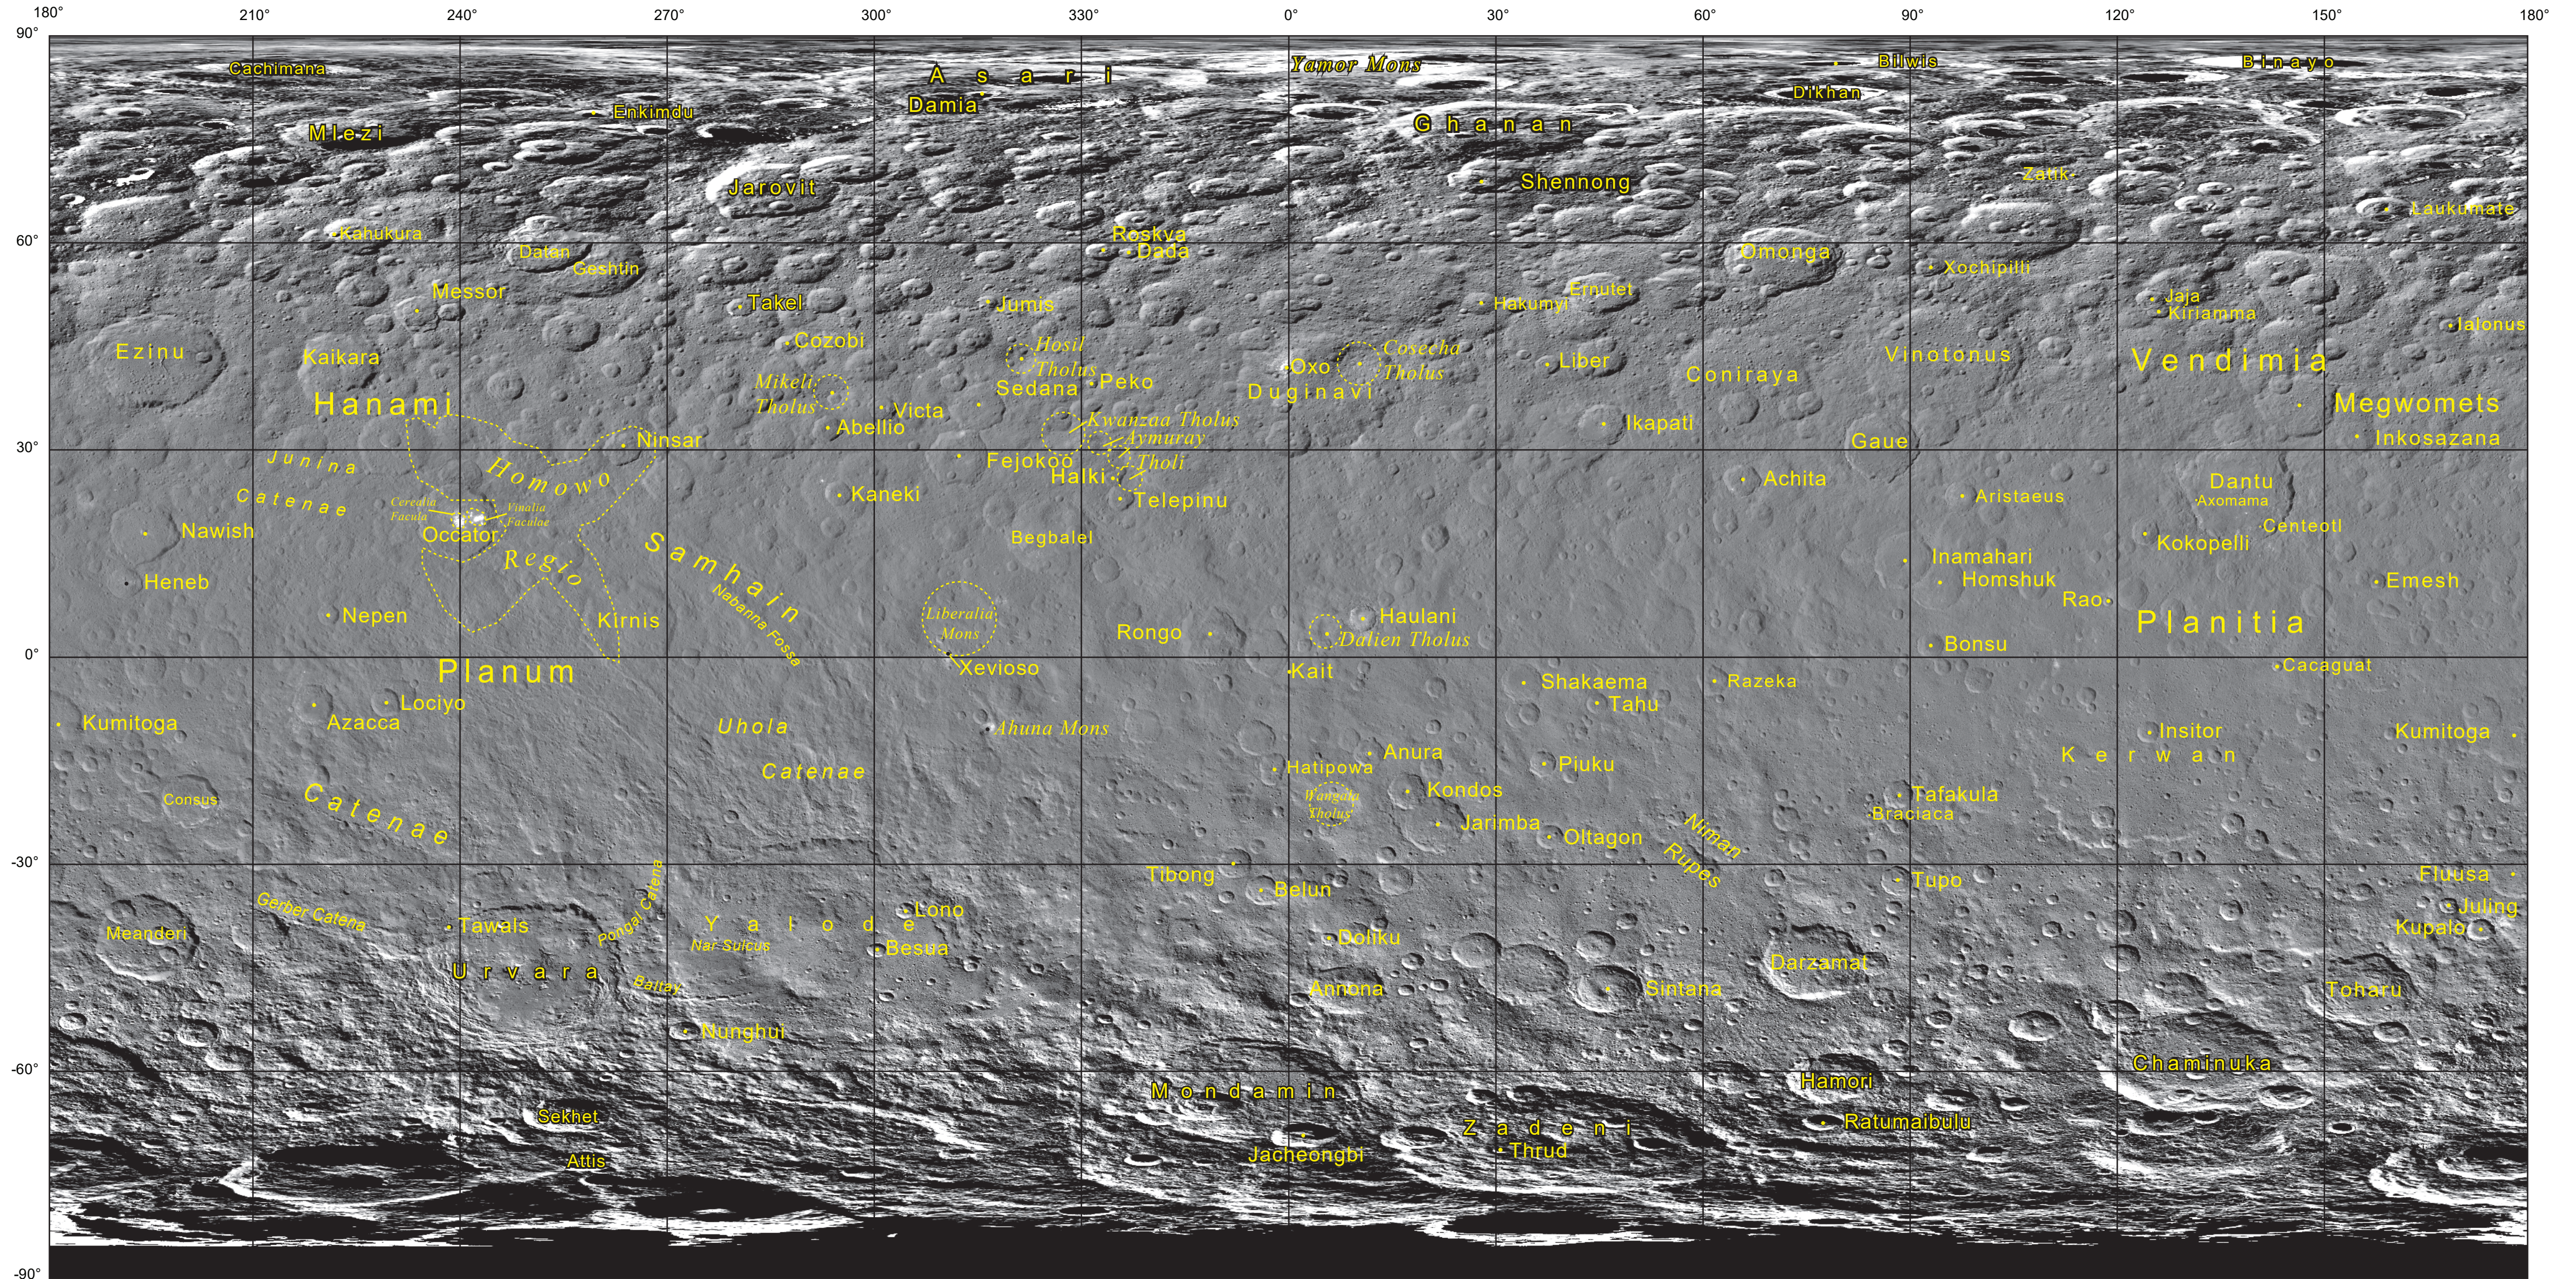

Ceres Nomenclature (center = 0 longitude)

Projection: Simple Cylindrical
 Longitude: Positive East
 Radius: 470000.0 m
 central meridian: 0.0000

Basemap credit:
 NASA/JPL-Caltech/UCLA/MPS/DLR/IDA (Thomas Roatsch)
 Date of Last Nomenclature Update 03/03/2021