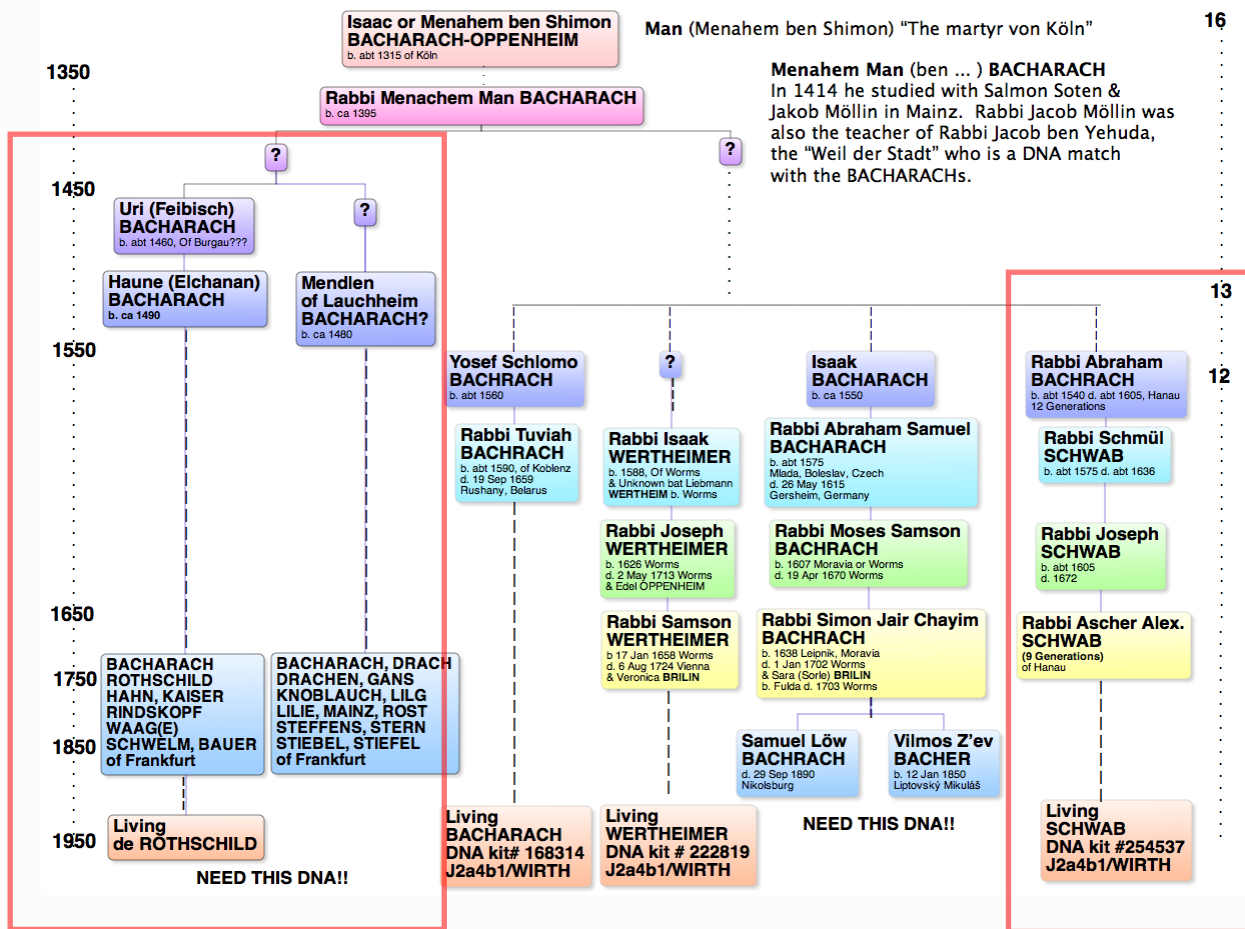

[+ ROTHSCHILD, HAHN, KAISER, RINDSKOPF, WAAGE, SCHWELM, BURE, SCHWAB]

BACHARACH, SCHWAB & WERTHEIMER

Generations

[BACHARACH, SCHWAB, [ROTHSCHILD] AND WERTHEIMER. (Accessed Feb. 17, 2022). Family Tree. The Frankfurt Project. Reproduced for educational purposes only. Fair Use relied upon. Source: <https://www.bacharachdna.com/family-trees/frankfurt-project/>]

[+ DRAKE, DRACHEN, GANS, KNOBLAUCH, LILG, LILIE, MAINZ, ROST, STEFFENS, STERN, STEIBEL, STIEFEL, OPPENHEIM]

Follow @bacharachdna

Read more about the project in [Avotaynu Magazine](#).

Search

Search

Bacharach/Bachrach/Bacherach Surname DNA Project

[Home](#)[Bacharach Origins](#)[Maps](#)[Families](#)[DNA](#)[Photo Gallery](#)[Resources](#)[Blog](#)[Contact](#)

Frankfurt Project

The [Jews of Frankfurt Project](#) seeks to connect the early families of Frankfurt documented in Ele Toldot and the DNA of their descendants. The chart below is an overview of what we believe to be the earliest history of the Bachrach family.

News

[First Ever Worldwide Bacharach Gathering](#)

[From Kansas to the Rhine: A DNA Journey Through Europe's Rabbinic Capitals](#)

[Phylogenetic Trees: A Snapshot of the Genetic Relationships](#)

[Chart Your Place in a Big Family Tree](#)