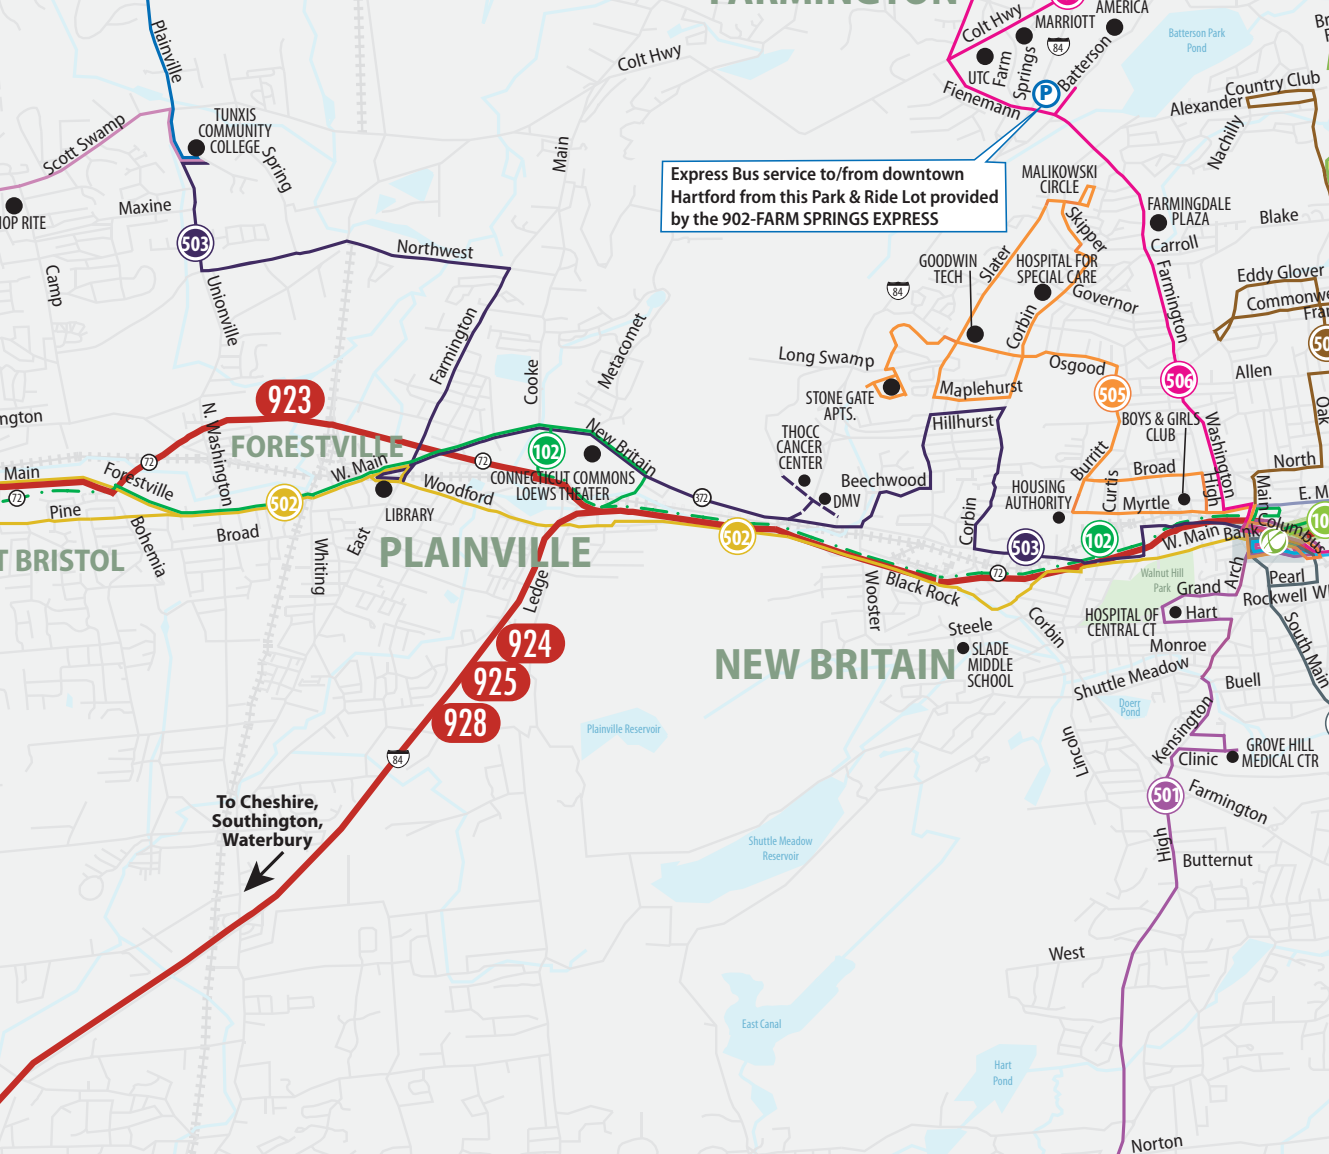

# CTFASTRAK SYSTEM MAP

ROUTES: For more information, please visit [www.cttransit.com](http://www.cttransit.com).

## CTtransit/Hartford

- 30 Bradley Flyer
- 31 Park Street–New Park Avenue
- 32 Windsor Avenue
- 33 Park Street–Park Road
- 34 Windsor Avenue–International Drive
- 35 Westfarms Flyer
- 36 Windsor Avenue–Day Hill Road
- 37 New Britain Avenue via Jefferson Street
- 38 Weston Street
- 39 New Britain Avenue via Retreat Avenue
- 40 North Main Street
- 41 New Britain/Hartford
- 42 Barbour Street
- 43 Campfield Avenue
- 44 Garden Street
- 45 Berlin Turnpike Flyer
- 46 Vine Street
- 47 Franklin Avenue
- 48 Blue Hills Avenue–Cottage Grove Rd
- 49 Blue Hills Avenue
- 50 Wethersfield Avenue
- 51 Blue Hills Avenue–Blue Hills Ave Ext
- 52 Middletown/Hartford
- 53 Bloomfield Avenue
- 54 Albany Avenue
- 55 Locust Street
- 56 Farmington Avenue
- 57 Broad Street
- 58 Farmington Avenue–North Main Street
- 59 Hillside Avenue
- 60 Farmington Avenue–South Main Street
- 61 Farmington Avenue–Farmington
- 62 Capitol Avenue
- 63 Asylum Avenue
- 64 Granby Street
- 65 Ashley Street
- 66 Buckland Flyer
- 67 Tolland Street–Buckland Hills
- 68 Silver Lane
- 69 Tolland Street–Rockville
- 70 MCC Flyer
- 71 Burnside Avenue–Manchester
- 72 Brewer Street
- 73 Burnside Avenue
- 74 Forbes Street Crosstown
- 75 Tower Avenue Crosstown
- 76 Park Avenue
- 77 Glastonbury/Hartford
- 78 John Fitch Boulevard

## CTtransit/New Britain-Bristol

- 101 Arch Street
- 102 Black Rock Avenue
- 103 Corbin Avenue
- 104 Burrill Street
- 105 Farmington Avenue
- 106 Oak Street
- 107 East Street
- 108 South Street
- 109 South Main Street
- 110 Bristol Local
- 111 Bristol Hospital
- 112 West Street