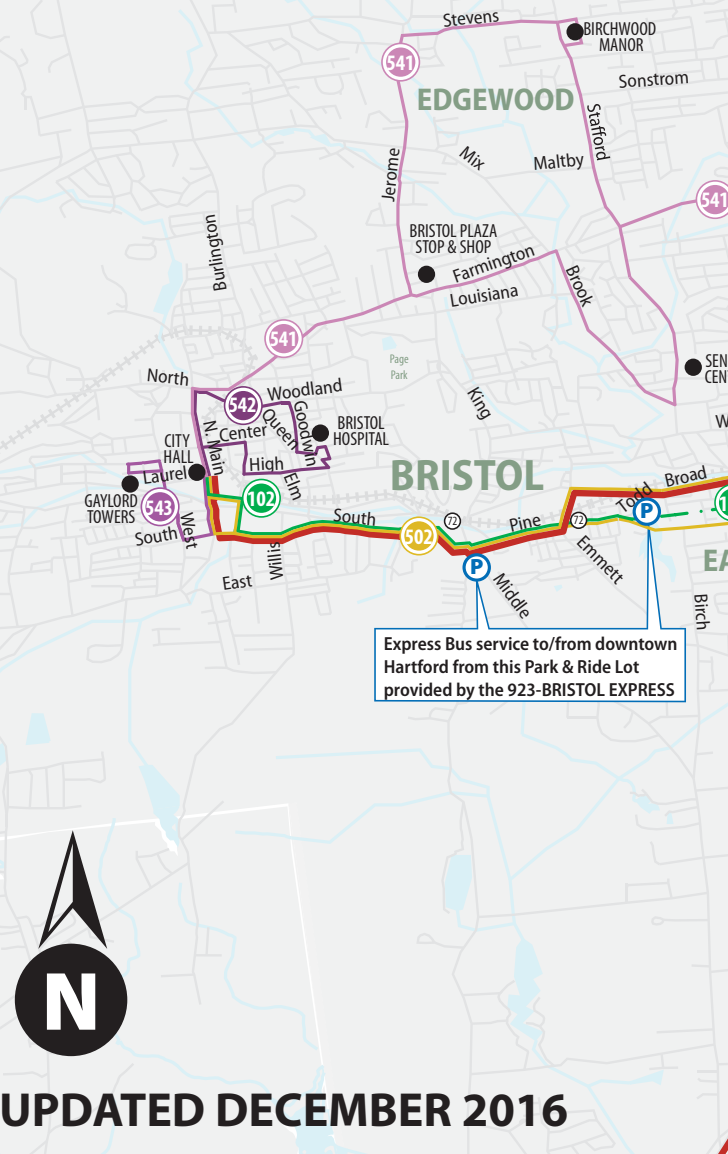

# CTFASTRAK SYSTEM MAP

ROUTES: For more information, please visit [www.cttransit.com](http://www.cttransit.com).

## CTtransit/Hartford

- 30 Bradley Flyer
- 31 Park Street–New Park Avenue
- 32 Windsor Avenue
- 33 Park Street–Park Road
- 34 Windsor Avenue–International Drive
- 35 Westfarms Flyer
- 36 Windsor Avenue–Day Hill Road
- 37 New Britain Avenue via Jefferson Street
- 38 Weston Street
- 39 New Britain Avenue via Retreat Avenue
- 40 North Main Street
- 41 New Britain/Hartford
- 42 Barbour Street
- 43 Campfield Avenue
- 44 Garden Street
- 45 Berlin Turnpike Flyer
- 46 Vine Street
- 47 Franklin Avenue
- 48 Blue Hills Avenue–Cottage Grove Rd
- 49 Blue Hills Avenue
- 50 Wethersfield Avenue
- 51 Blue Hills Avenue–Blue Hills Ave Ext
- 52 Middletown/Hartford
- 53 Bloomfield Avenue
- 54 Albany Avenue
- 55 Locust Street
- 56 Farmington Avenue
- 57 Broad Street
- 58 Farmington Avenue–North Main Street
- 59 Hillside Avenue
- 60 Farmington Avenue–South Main Street
- 61 Farmington Avenue–Farmington
- 62 Capitol Avenue
- 63 Asylum Avenue
- 64 Granby Street
- 65 Ashley Street
- 66 Buckland Flyer
- 67 Tolland Street–Buckland Hills
- 68 Silver Lane
- 69 Tolland Street–Rockville
- 70 MCC Flyer
- 71 Burnside Avenue–Manchester
- 72 Brewer Street
- 73 Burnside Avenue
- 74 Forbes Street Crosstown
- 75 Tower Avenue Crosstown
- 76 Park Avenue
- 77 Glastonbury/Hartford
- 78 John Fitch Boulevard

## CTtransit/New Britain-Bristol

- 101 Arch Street
- 102 Black Rock Avenue
- 103 Corbin Avenue
- 104 Burrill Street
- 105 Farmington Avenue
- 106 Oak Street
- 107 East Street
- 108 South Street
- 109 South Main Street
- 110 Bristol Local
- 111 Bristol Hospital
- 112 West Street