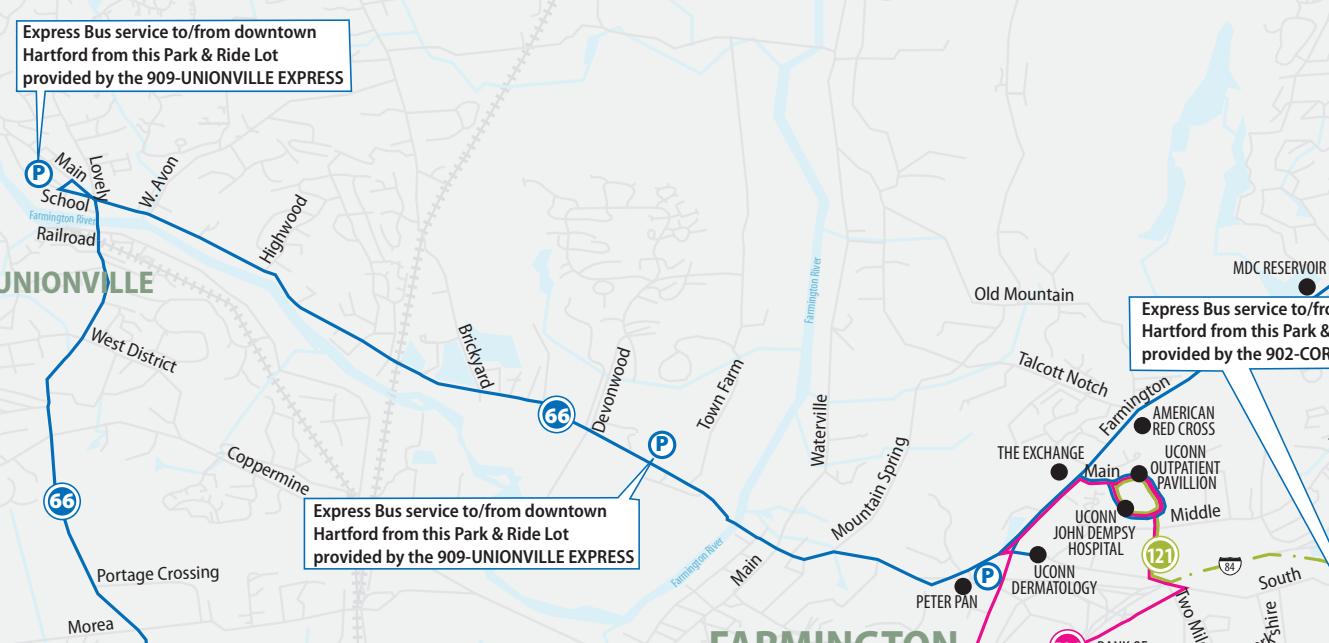

## CTtransit/Hartford

- 30 Bradley Flyer
- 31 Park Street–New Park Avenue
- 32 Windsor Avenue
- 33 Park Street–Park Road
- 34 Windsor Avenue–International Drive
- 35 Westfarms Flyer
- 36 Windsor Avenue–Day Hill Road
- 37 New Britain Avenue via Jefferson Street
- 38 Weston Street
- 39 New Britain Avenue via Retreat Avenue
- 40 North Main Street
- 41 New Britain/Hartford
- 42 Barbour Street
- 43 Campfield Avenue
- 44 Garden Street
- 45 Berlin Turnpike Flyer
- 46 Vine Street
- 47 Franklin Avenue
- 48 Blue Hills Avenue–Cottage Grove Rd
- 49 Blue Hills Avenue
- 50 Wethersfield Avenue
- 51 Blue Hills Avenue–Blue Hills Ave Ext
- 52 Middletown/Hartford
- 53 Bloomfield Avenue
- 54 Albany Avenue
- 55 Locust Street
- 56 Farmington Avenue
- 57 Broad Street
- 58 Farmington Avenue–North Main Street
- 59 Hillside Avenue
- 60 Farmington Avenue–South Main Street
- 61 Farmington Avenue–Farmington
- 62 Capitol Avenue
- 63 Asylum Avenue
- 64 Granby Street
- 65 Ashley Street
- 66 Buckland Flyer
- 67 Tolland Street–Buckland Hills
- 68 Silver Lane
- 69 Tolland Street–Rockville
- 70 MCC Flyer
- 71 Burnside Avenue–Manchester
- 72 Brewer Street
- 73 Burnside Avenue
- 74 Forbes Street Crosstown
- 75 Tower Avenue Crosstown
- 76 Park Avenue
- 77 Glastonbury/Hartford
- 78 John Fitch Boulevard

## CTtransit/New Britain-Bristol

- 101 Arch Street
- 102 Black Rock Avenue
- 103 Corbin Avenue
- 104 Burrill Street
- 105 Farmington Avenue
- 106 Oak Street
- 107 East Street
- 108 South Street
- 109 South Main Street
- 110 Bristol Local
- 111 Bristol Hospital
- 112 West Street

### Downtown New Britain Detail — CTfastrak Connections

Bus Stop Assignments at New Britain Station

|                     |  |
|---------------------|--|
| B 101 to Hartford   | R 923/924/925/928 Express to Hartford    |
| D 102 to Hartford   | S 923/924/925/928 Express to Points West |
| G 102 to Bristol    |  |
| L 128 to Hartford   |  |
| M 505 to Burrill St |  |
| N 501 to Arch St    |  |