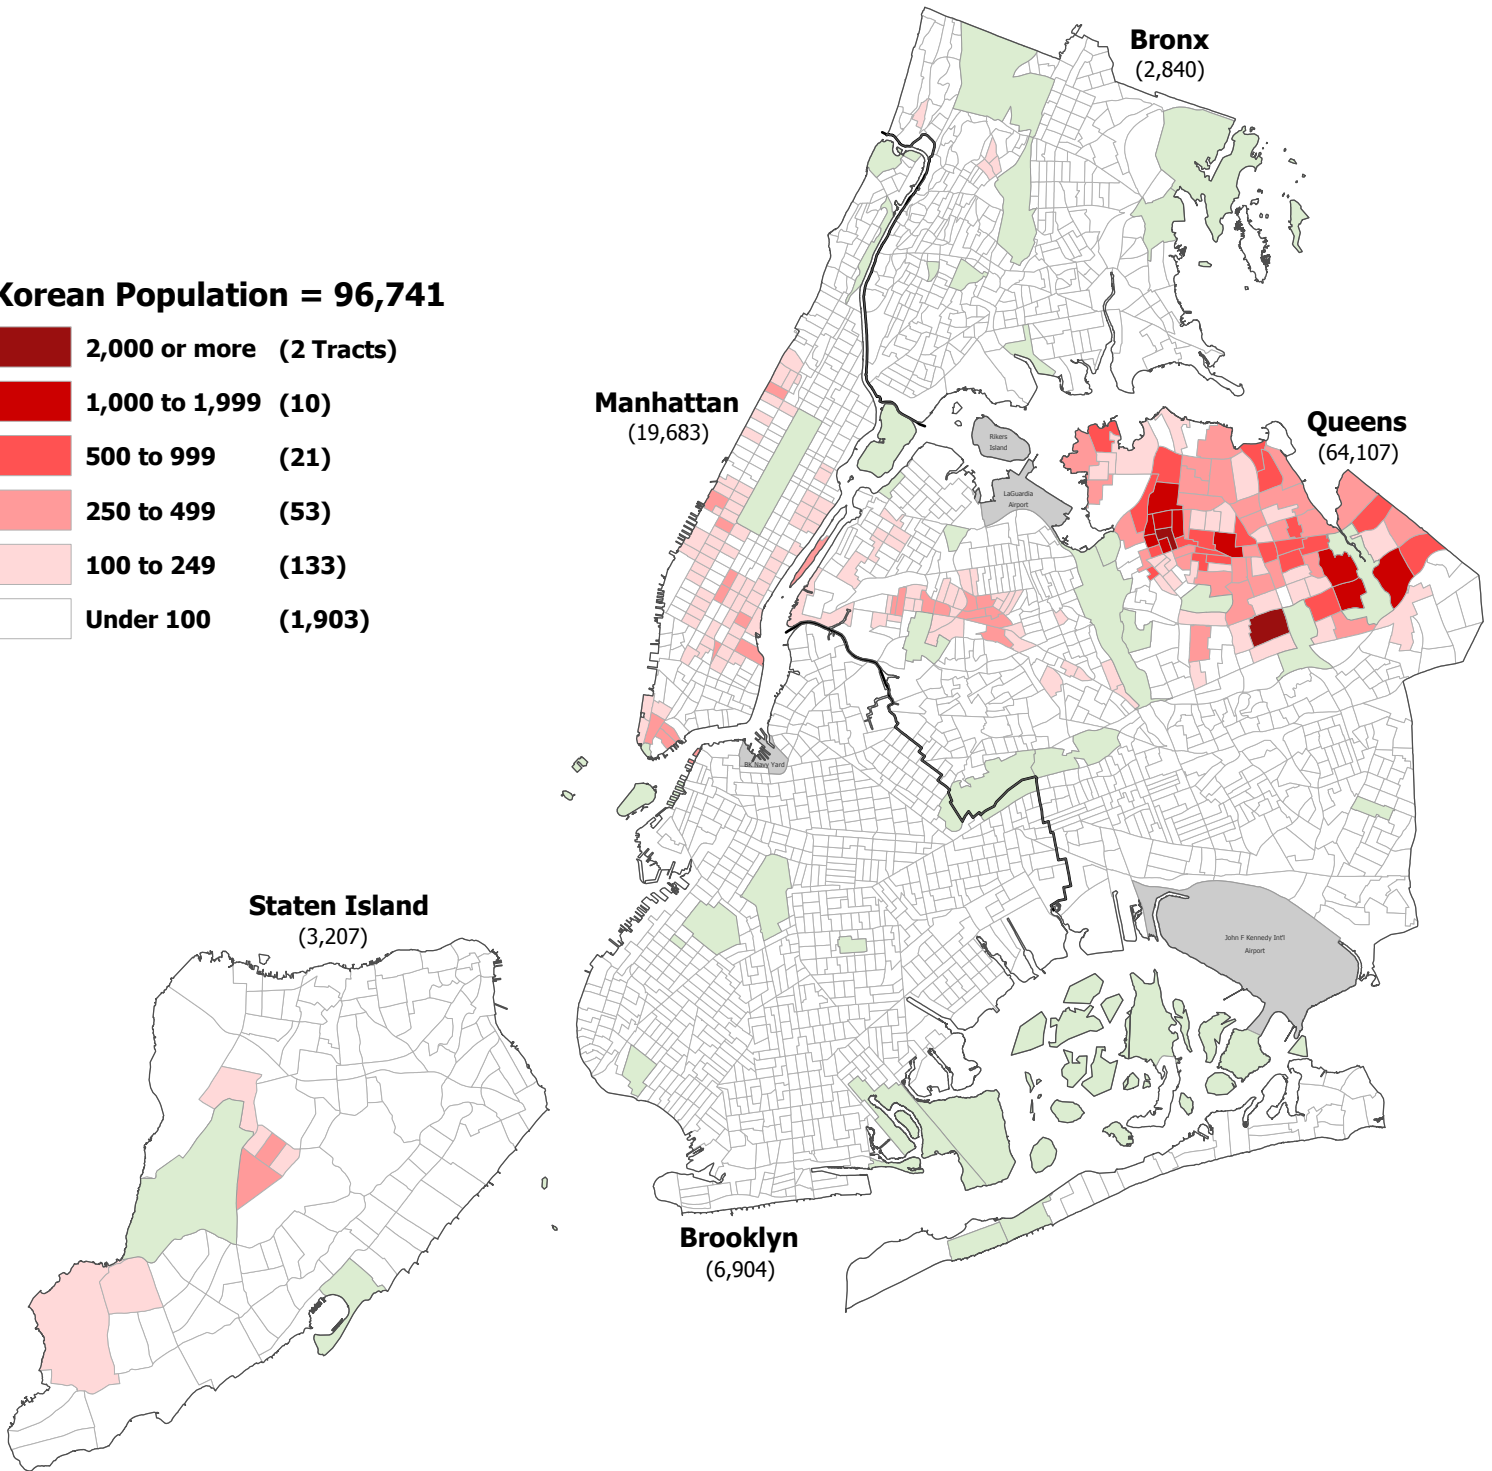

Chinese Population by Census Tract New York City, 2010

Chinese Population = 486,463

Asian Indian Population by Census Tract New York City, 2010

Asian Indian Population = 192,209

Korean Population by Census Tract New York City, 2010

Korean Population = 96,741

Filipino Population by Census Tract New York City, 2010

Filipino Population = 67,292

Bangladeshi Population by Census Tract New York City, 2010

Bangladeshi Population = 53,174