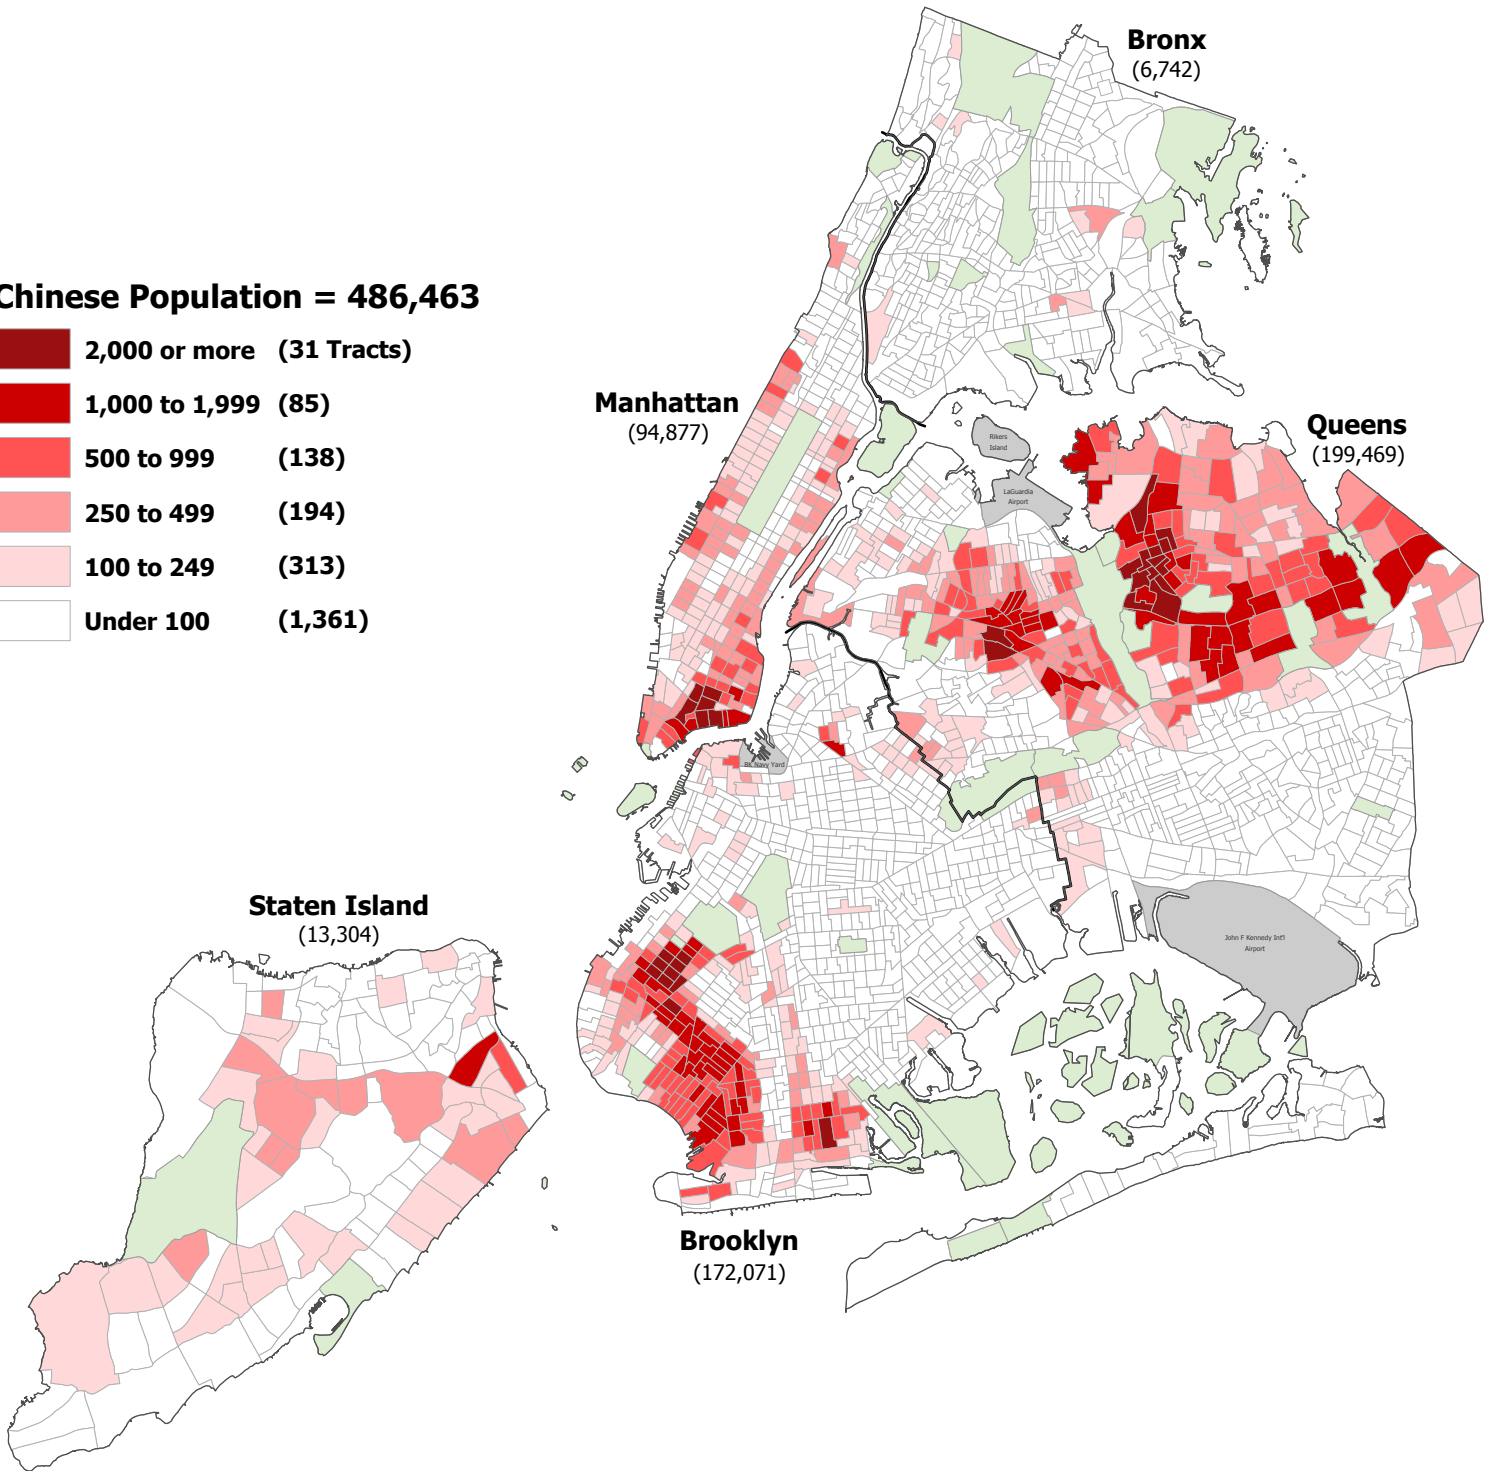

Chinese Population by Census Tract New York City, 2010

Chinese Population = 486,463

Asian Indian Population by Census Tract New York City, 2010

Asian Indian Population = 192,209

Korean Population by Census Tract New York City, 2010

Korean Population = 96,741

Filipino Population by Census Tract New York City, 2010

Filipino Population = 67,292

Bangladeshi Population by Census Tract New York City, 2010

Bangladeshi Population = 53,174