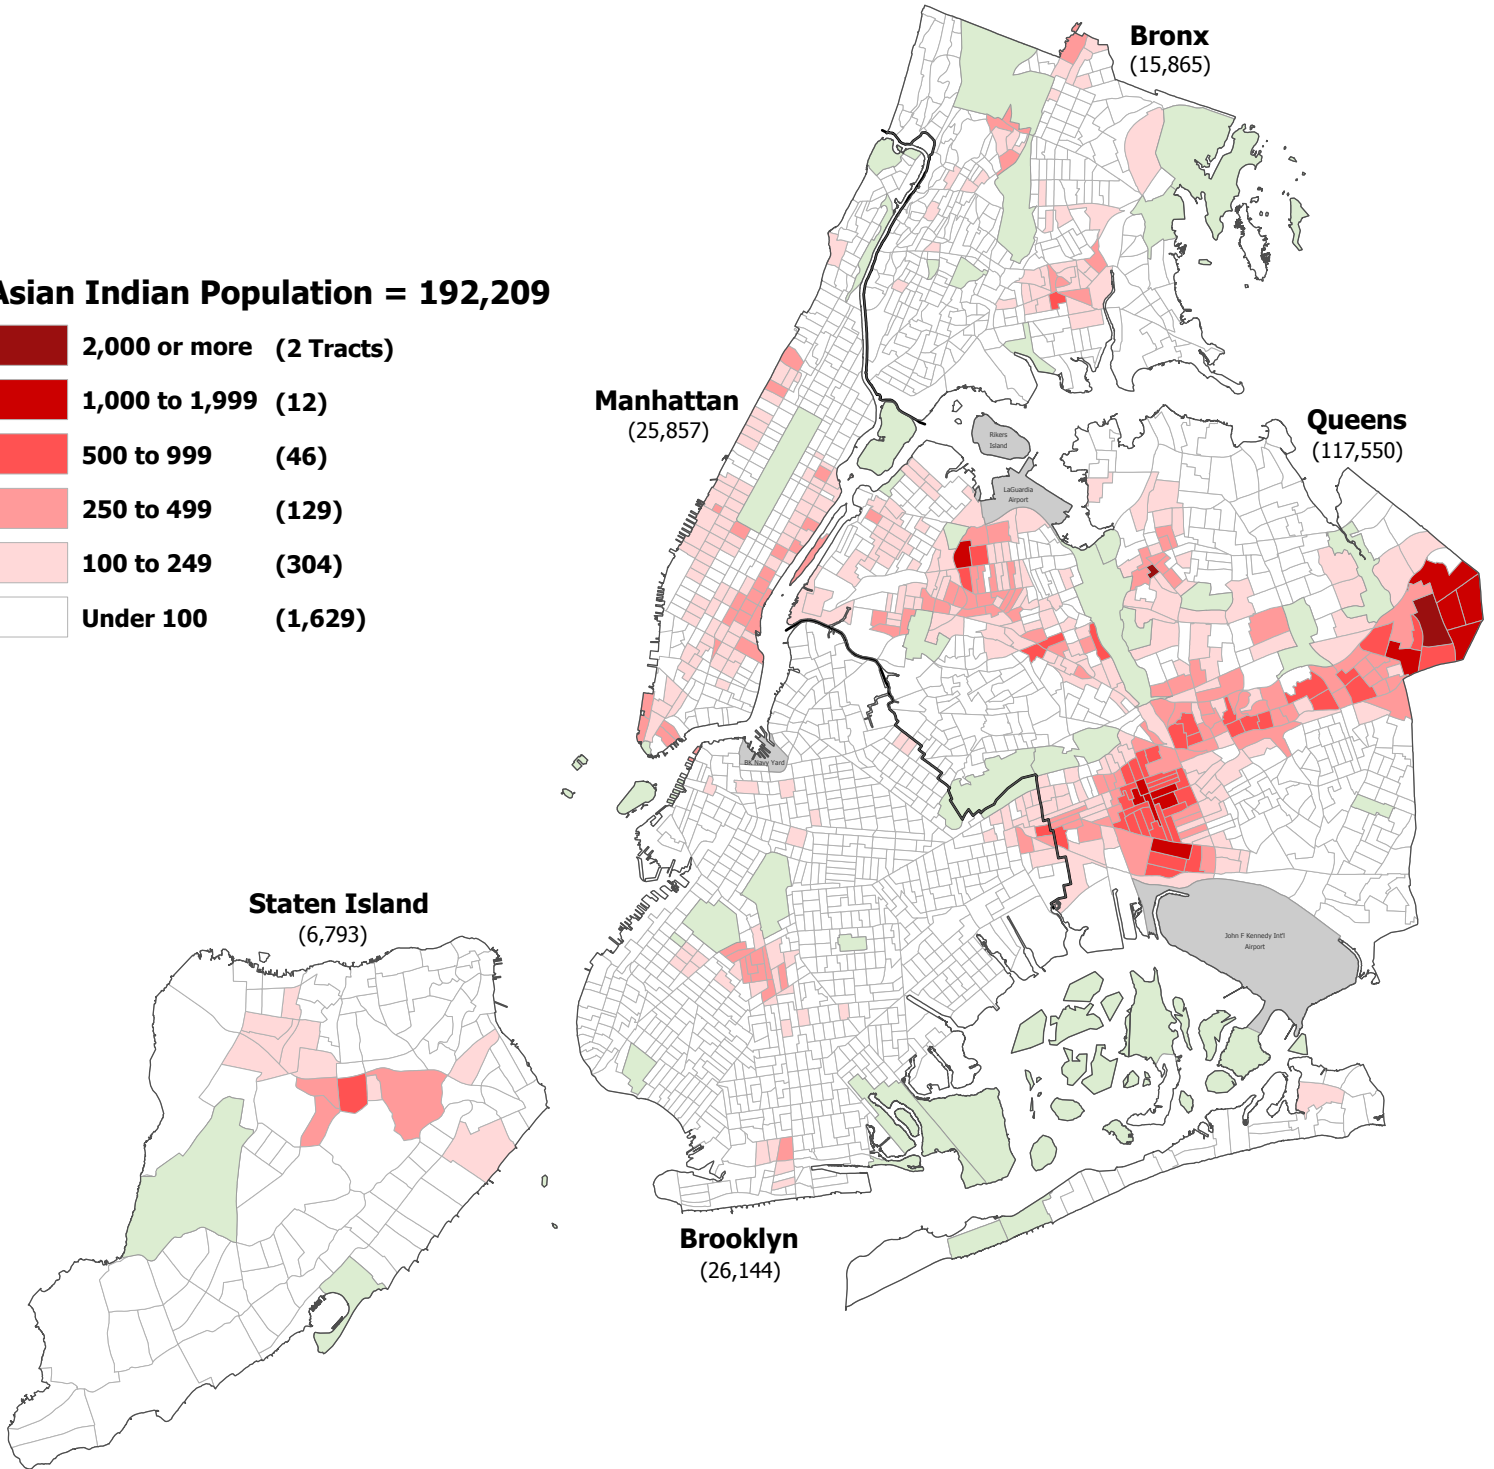

Chinese Population by Census Tract New York City, 2010

Chinese Population = 486,463

Asian Indian Population by Census Tract New York City, 2010

Asian Indian Population = 192,209

Korean Population by Census Tract New York City, 2010

Korean Population = 96,741

Filipino Population by Census Tract New York City, 2010

Filipino Population = 67,292

Bangladeshi Population by Census Tract New York City, 2010

Bangladeshi Population = 53,174