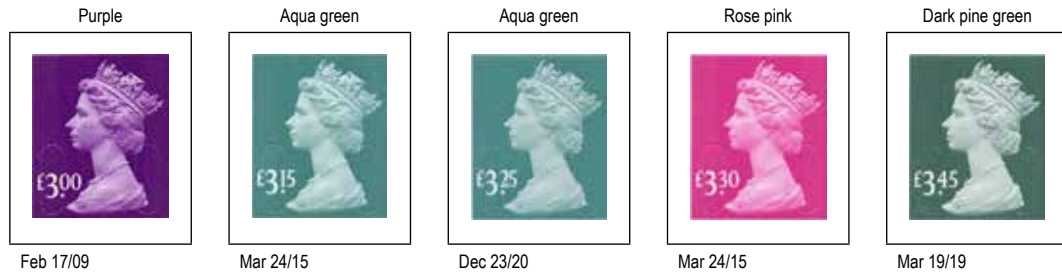

Marine turquoise

Mar 26/14

Plum purple

Mar 24/15

Harvest gold

Mar 21/17

Gooseberry green

Mar 19/19

Purple heather

Mar 17/20

Spruce green

Mar 24/15

M A C H I N S

Decimal Machins Security Features

M A C H I N S

Decimal Machins Security Features

Gold

Feb 17/09

Diamond blue

Feb 6/12

Royal Mail red

Jan 3/13

Amethyst purple

Sep 9/15

Blue

Feb 17/09

Gold

Feb 17/09

Diamond blue

Apr 25/12

Royal Mail red

Jan 3/13