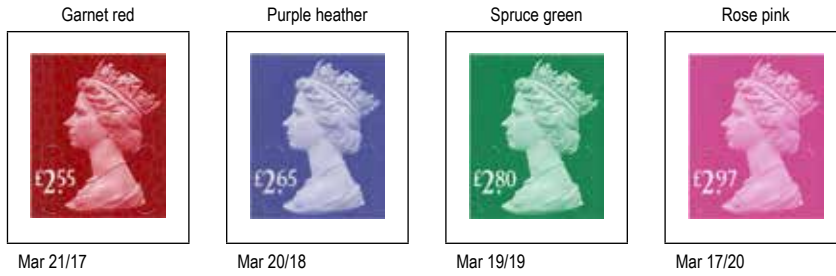

Marine turquoise

Mar 26/14

Plum purple

Mar 24/15

Harvest gold

Mar 21/17

Gooseberry green

Mar 19/19

Purple heather

Mar 17/20

Spruce green

Mar 24/15

M A C H I N S

Decimal Machins Security Features

M A C H I N S

Decimal Machins Security Features

Gold

Feb 17/09

Diamond blue

Feb 6/12

Royal Mail red

Jan 3/13

Amethyst purple

Sep 9/15

Blue

Feb 17/09

Gold

Feb 17/09

Diamond blue

Apr 25/12

Royal Mail red

Jan 3/13