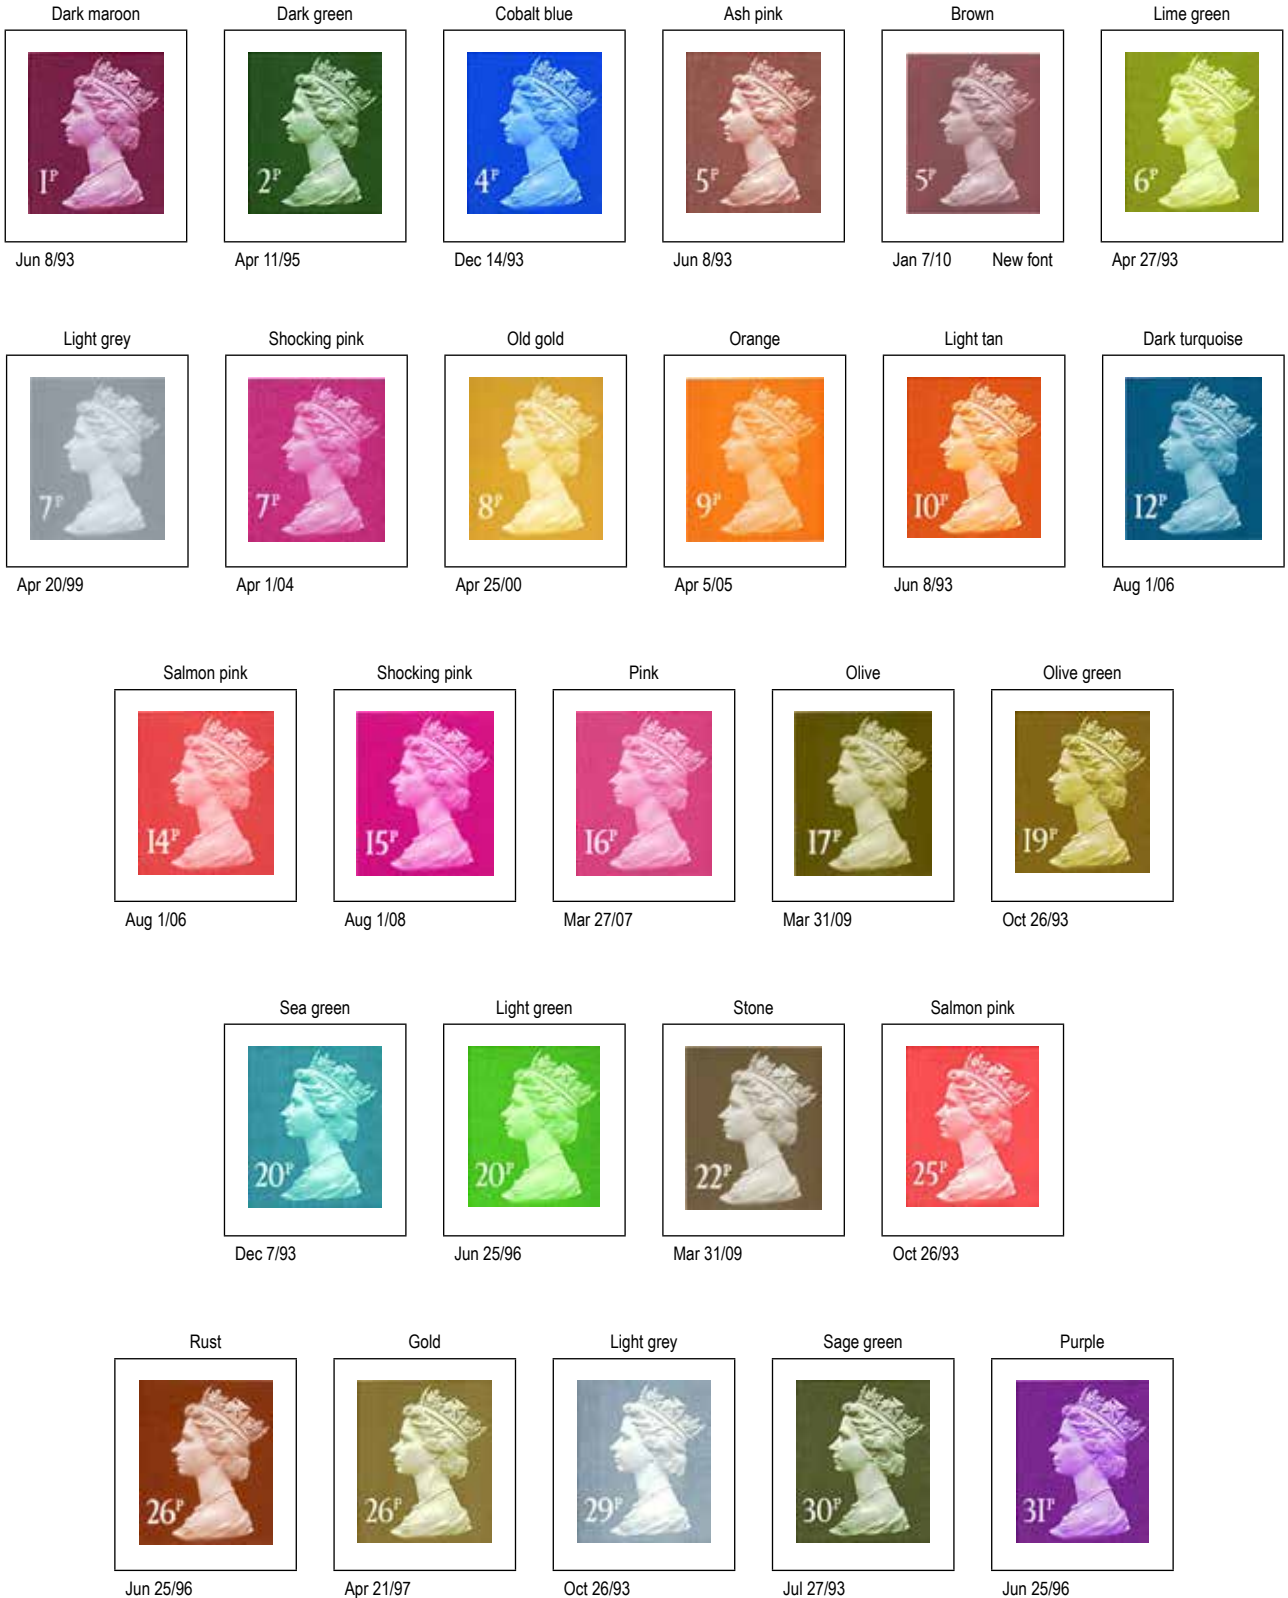

MACHINS

Decimal Machins Elliptical Perforations