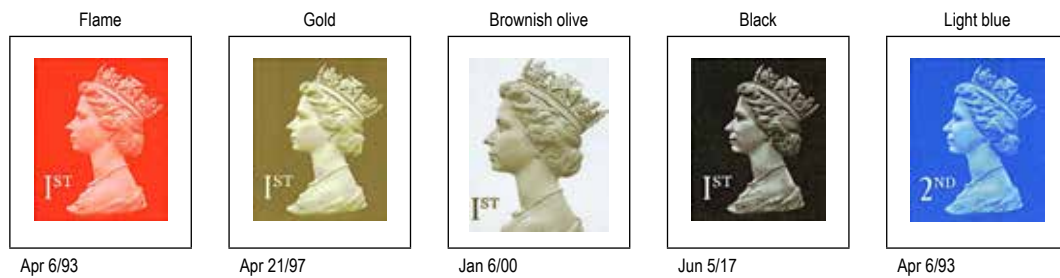

Blue-green and buff

Sep 17/85

Blue-black and lilac

Sep 2/86

Blue-black and buff

Sep 2/86

Purple brown and pale green

Feb 2/77

Royal blue and pale pink

Feb 2/77

MACHINS

Decimal Machins

Non-value Indicated

Elliptical Perforations

Horizontal format

Large Size