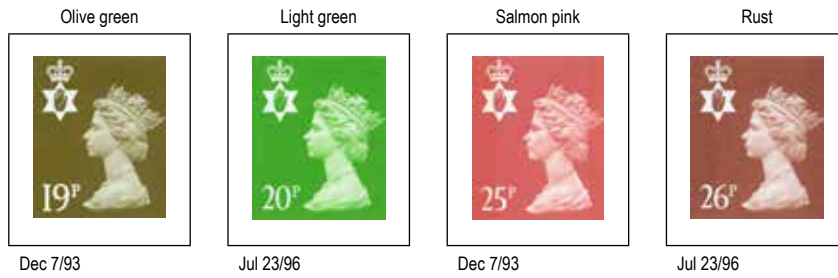

Light blue

Nov 28/89

Light violet

Feb 24/82

M A C H I N S

Decimal Machins Northern Ireland 'Regular' Perforations

M A C H I N S

Decimal Machins Northern Ireland 'Elliptical' Perforations