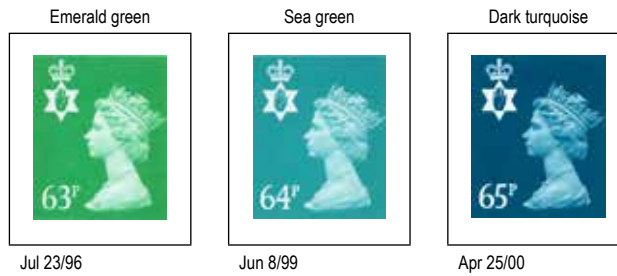

Light blue

Nov 28/89

Light violet

Feb 24/82

M A C H I N S

Decimal Machins Northern Ireland 'Regular' Perforations

M A C H I N S

Decimal Machins Northern Ireland 'Elliptical' Perforations