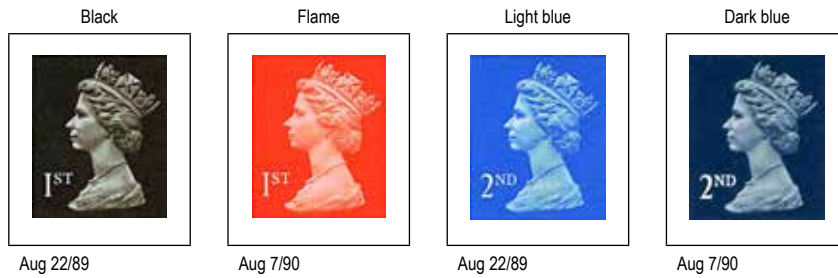

Blue black

Sep 27/73 no loop in £

Olive and greenish yellow

Feb 2/77

Blue-green and buff

Aug 3/83

Blue-black and mauve

Aug 28/84

Blue-green and buff

Sep 17/85

Blue-black and lilac

Sep 2/86

Blue-black and buff

Sep 2/86

Purple brown and pale green

Feb 2/77

Royal blue and pale pink

Feb 2/77

MACHINS

Decimal Machins

Non-value Indicated

Elliptical Perforations

Horizontal format

Large Size