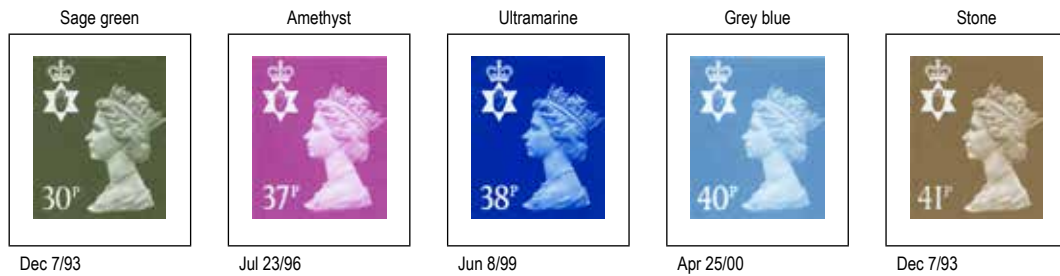

Light blue

Nov 28/89

Light violet

Feb 24/82

M A C H I N S

Decimal Machins Northern Ireland 'Regular' Perforations

M A C H I N S

Decimal Machins Northern Ireland 'Elliptical' Perforations