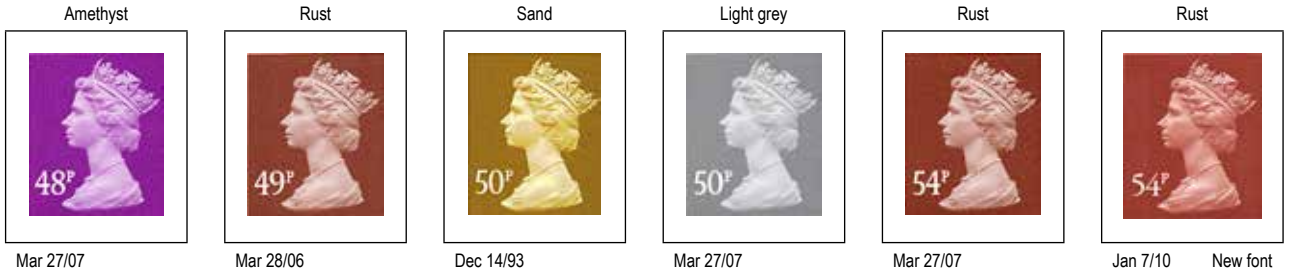

M A C H I N S

Decimal Machins Elliptical Perforations