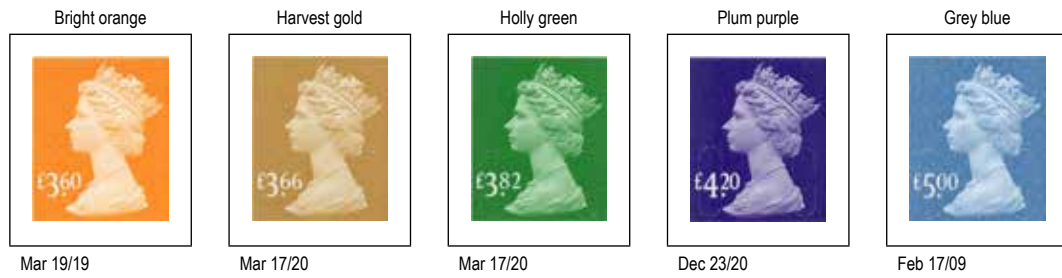

Marine turquoise

Mar 26/14

Plum purple

Mar 24/15

Harvest gold

Mar 21/17

Gooseberry green

Mar 19/19

Purple heather

Mar 17/20

Spruce green

Mar 24/15

M A C H I N S

Decimal Machins Security Features

M A C H I N S

Decimal Machins Security Features

Gold

Feb 17/09

Diamond blue

Feb 6/12

Royal Mail red

Jan 3/13

Amethyst purple

Sep 9/15