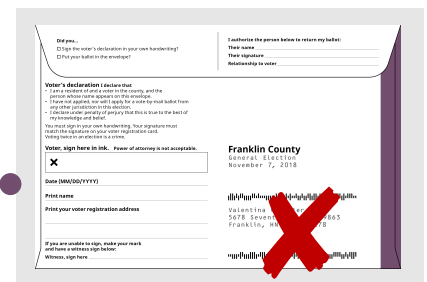

There's a new look for mail-in ballot envelopes in [Jurisdiction]

Help us get ballots delivered to the voters and back to the elections office – quickly and accurately

Blue envelopes are for delivery to voters

Front of the envelope

- Look for the **blue stripe** on the left side of the envelope.
- The voter's delivery address is on the front.
- The IMB includes an election mail STID

Purple envelopes return ballots to the elections office

Front of the envelope

- Look for the **purple stripe**. Special elections may use other colors.
- The elections office address and IMB area on the front of the envelope.

Back of the envelope

- This side is for the voter's use only
- Do not deliver to the voter's address on the back